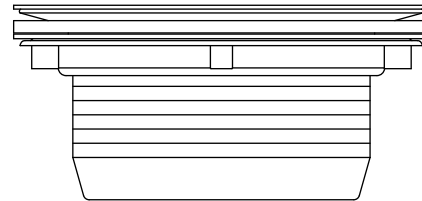

Technical Information

All product dimensions are nominal.

Drain included: Yes

Notes

Install this product according to the installation instructions.