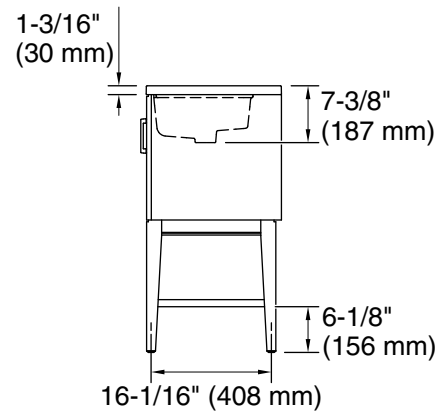

Features

- One full-extension 12-3/4" (325 mm) drawer with soft-close side-mount slides
- Two 18" (457 mm) cabinet interior spaces provide ample storage
- Three-way adjustable slow-close door hinges for easy cabinet access
- Finish-matched cabinet interior offers generous clearance for plumbing
- Customize your storage with optional accessories such as floor liners, drawer organizers, and perfectly sized containers (sold separately)
- Coordinates with K-33584 upgraded hardware finishes, K-25818 quartz backsplash, and K-25819 quartz side splash (sold separately)

	0	White
	1WX	Grey Slate

Waste Pipe Location Information

Technical Information

All product dimensions are nominal.

Notes

Install this product according to the installation instructions.