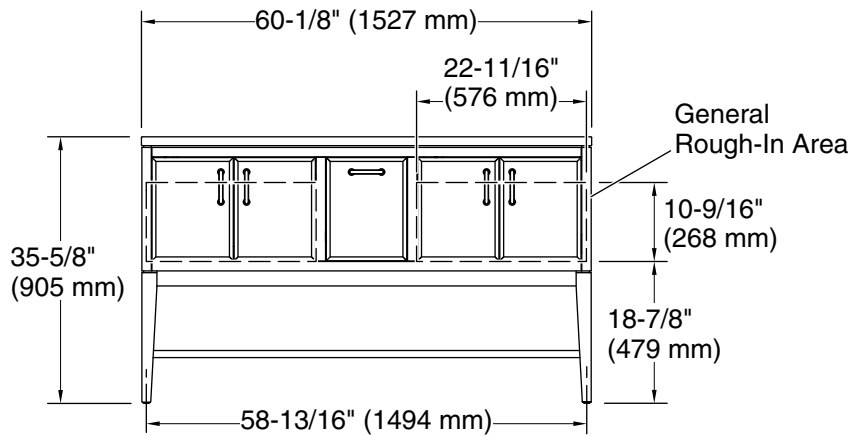

Features

- One full-extension 12-3/4" (325 mm) drawer with soft-close side-mount slides
- Two 18" (457 mm) cabinet interior spaces provide ample storage
- Three-way adjustable slow-close door hinges for easy cabinet access
- Finish-matched cabinet interior offers generous clearance for plumbing
- Customize your storage with optional accessories such as floor liners, drawer organizers, and perfectly sized containers (sold separately)
- Coordinates with K-33584 upgraded hardware finishes, K-25818 quartz backsplash, and K-25819 quartz side splash (sold separately)

	0	White
	1WX	Grey Slate

Waste Pipe Location Information

Technical Information

All product dimensions are nominal.

Notes

Install this product according to the installation instructions.