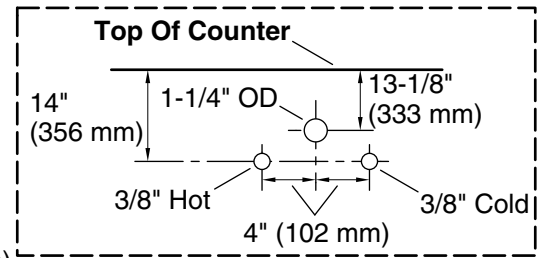

Features

- One full-extension 12-3/4" (325 mm) drawer with soft-close side-mount slides
- Two 18" (457 mm) cabinet interior spaces provide ample storage
- Three-way adjustable slow-close door hinges for easy cabinet access
- Finish-matched cabinet interior offers generous clearance for plumbing
- Customize your storage with optional accessories such as floor liners, drawer organizers, and perfectly sized containers (sold separately)
- Coordinates with K-33584 upgraded hardware finishes, K-25818 quartz backsplash, and K-25819 quartz side splash (sold separately)

	0	White
	1WX	Grey Slate

Waste Pipe Location Information

Technical Information

All product dimensions are nominal.

Notes

Install this product according to the installation instructions.