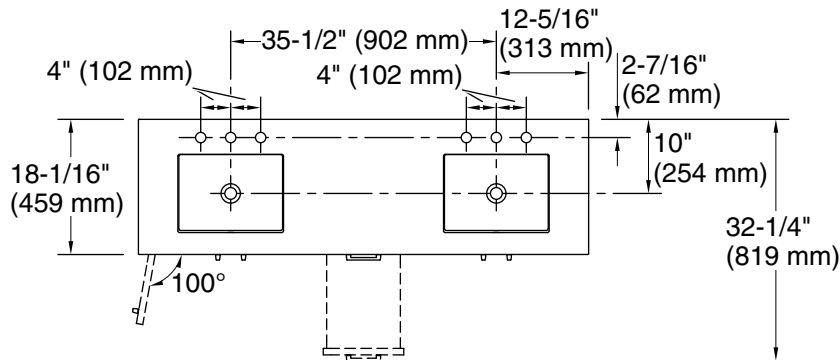

	0	White
	1WX	Grey Slate

Waste Pipe Location Information

Technical Information

All product dimensions are nominal.

Notes

Install this product according to the installation instructions.