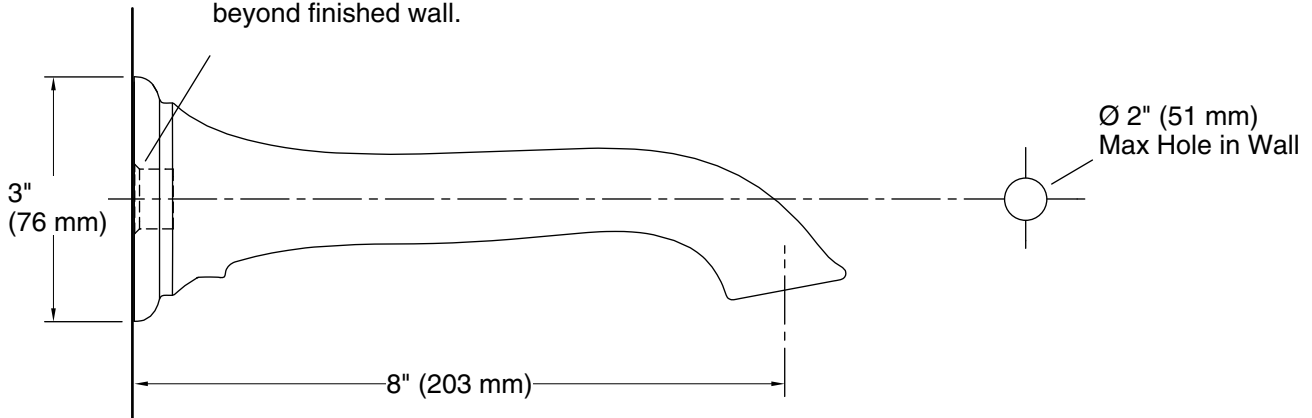

Material

- Metal construction.

Installation

- Wall-mount installation with slip-fit connection and NPT threads.

Recommended Products/Accessories

K-23723 Faucet cleaner

Codes/Standards

ASME A112.18.1/CSA B125.1

For slip-fit spout, 5/8" OD tube
must extend 2-1/2" (64 mm)
beyond finished wall.
For threaded spout, 1/2" NPT pipe
must extend 1-3/4" (44 mm)
beyond finished wall.

Technical Information

All product dimensions are nominal.