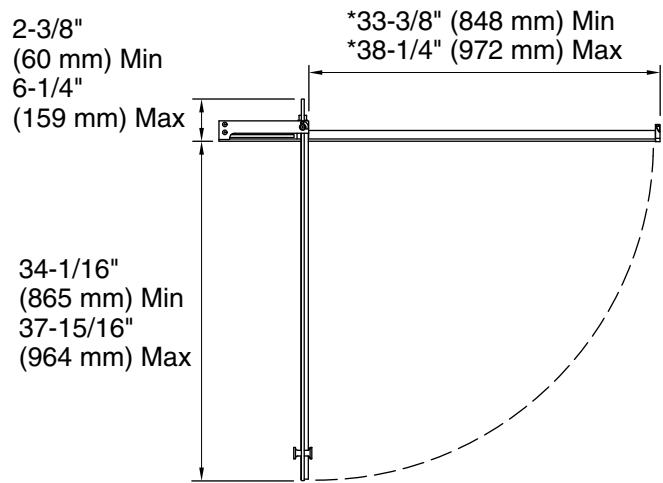

Material

- Frameless, 5/16" (8mm) thick Crystal Clear tempered glass.

Technology

- Self-closing mechanism offers superior performance and security against water leakage.
- Ultra-low threshold creates easy entry and exit to the showering space.
- Out-of-plumb adjustability for simpler installation.
- Maximum width adjustability.

Installation

- Door can be installed to open to the left or right to suit your bathroom layout.
- Pivot shower door.
- Not for use in hospitality.
- For residential use only.

Recommended Products/Accessories

*Walk-through

Technical Information

All product dimensions are nominal.

Installation type: For shower base installation

Opening style: Pivot

Opening Width - Min: 43-1/8" (1095 mm)

Opening Width - Max: 48" (1219 mm)

Walk-through - Min: 33-3/8" (848 mm)

Walk-through - Max: 38-1/4" (972 mm)

Base-To-Wall Radius 3/8" (10 mm)

- Max:

Glass thickness: 5/16" (8 mm)

Glass coating: CleanCoat®

Notes

Install this product according to the installation guide.