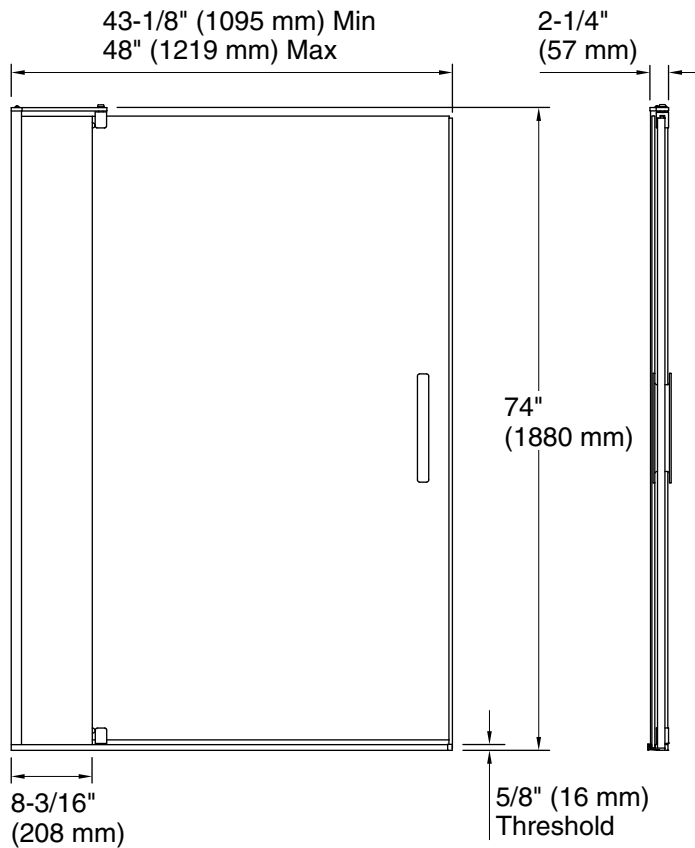

Material

- Frameless, 5/16" (8mm) thick Crystal Clear tempered glass.

Technology

- Self-closing mechanism offers superior performance and security against water leakage.
- Ultra-low threshold creates easy entry and exit to the showering space.
- Out-of-plumb adjustability for simpler installation.
- Maximum width adjustability.

Installation

- Door can be installed to open to the left or right to suit your bathroom layout.
- Pivot shower door.
- Not for use in hospitality.
- For residential use only.

Recommended Products/Accessories

*Walk-through

Technical Information

All product dimensions are nominal.

Installation type: For shower base installation

Opening style: Pivot

Opening Width - Min: 43-1/8" (1095 mm)

Opening Width - Max: 48" (1219 mm)

Walk-through - Min: 33-3/8" (848 mm)

Walk-through - Max: 38-1/4" (972 mm)

Base-To-Wall Radius 3/8" (10 mm)

- Max:

Glass thickness: 5/16" (8 mm)

Glass coating: CleanCoat®

Notes

Install this product according to the installation guide.