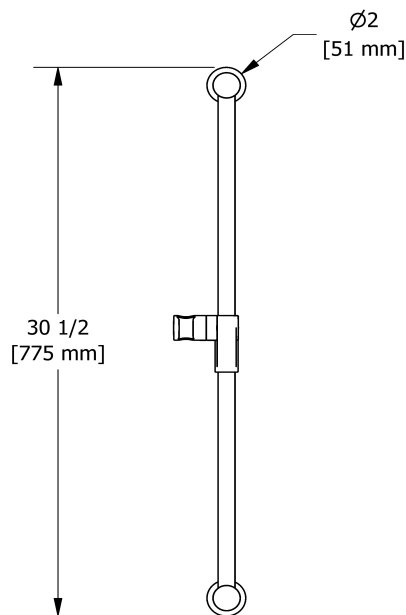

Sizes, models and finishes may differ from thoses presented.

Warranty

This **Riobel Inc.** product you have purchased carries a Limited Lifetime Warranty on the chrome, PVD finish, blacks and all working parts and is guaranteed from the initial purchase date against all manufacturing defects. All other finishes, including plastic components, are guaranteed for one year. All electric and/or electronic parts are covered by a 5-year limited warranty.

Customer Service

Ontario, West Canada : 888-287-5354 Quebec, Maritimes, United States : 866-473-8442