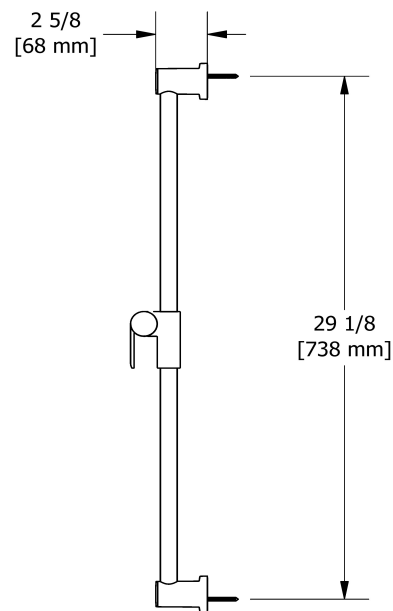

Sizes, models and finishes may differ from thoses presented.

Warranty

This **Riobel Inc.** product you have purchased carries a Limited Lifetime Warranty on the chrome, PVD finish, blacks and all working parts and is guaranteed from the initial purchase date against all manufacturing defects. All other finishes, including plastic components, are guaranteed for one year. All electric and/or electronic parts are covered by a 5-year limited warranty.

Customer Service

Ontario, West Canada : 888-287-5354 Quebec, Maritimes, United States : 866-473-8442