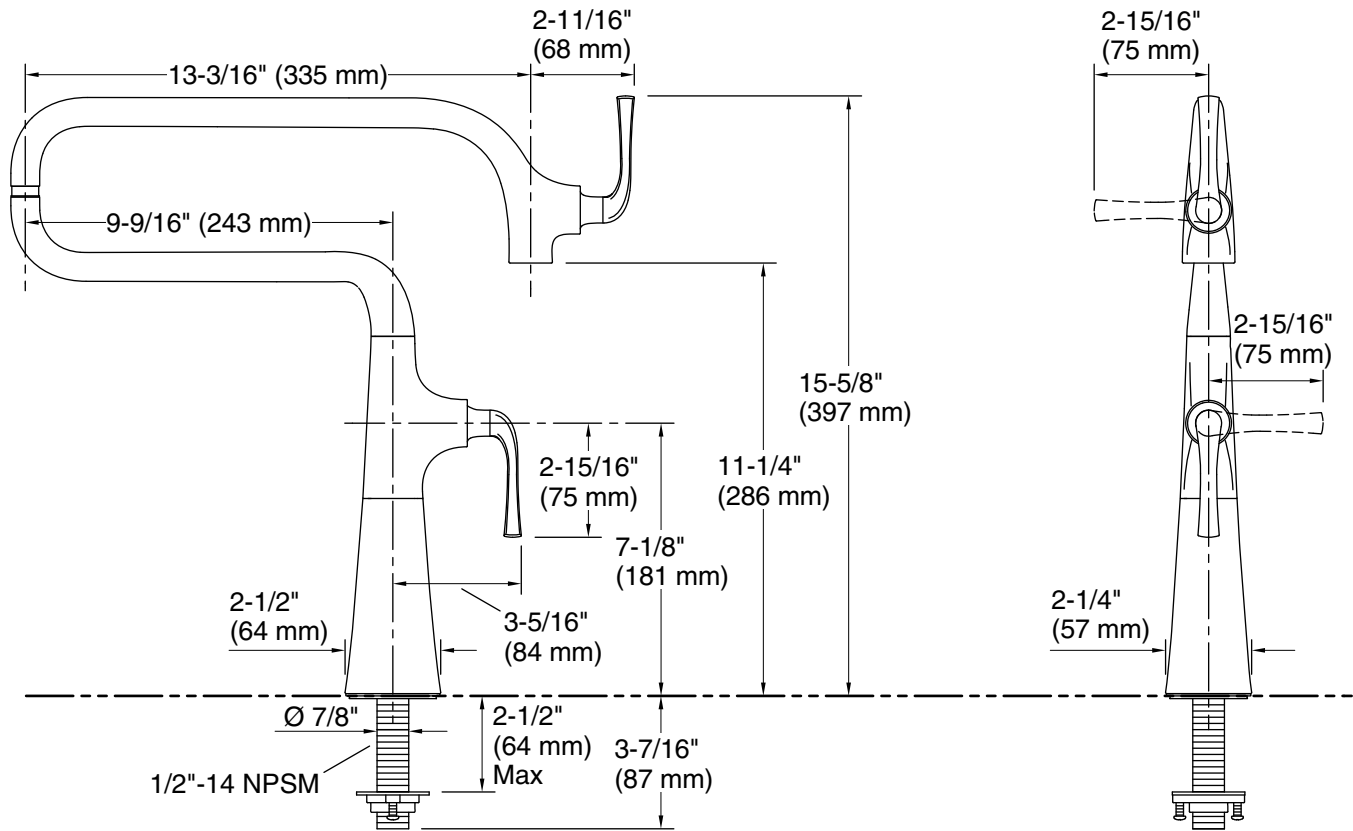

Features

- Articulating spout with 360-degree rotation offers superior clearance for filling pots on cooktops and ranges.
- 22-3/4 (578 mm) swing spout reach.
- 3.2 gpm (12.1 l/min) flow rate at 60 psi (4.14 bar).
- Single lever handle with main lever shutoff.
- KOHLER® ceramic disc valves exceed industry longevity standards, ensuring durable performance for life.

Color	Code	Description
	CP	Polished Chrome
	VS	Vibrant® Stainless
	BL	Matte Black

Technical Information

All product dimensions are nominal.

Faucet:

Flow rate: 3.2 gal/min (12.1 l/min)

Pressure: 60 psi (4.1 bar)

Drain included: No

Spout:

Spout reach: 22-3/4" (578 mm)

Notes

Install this product according to the installation instructions.

Supply hose not included. Requires a flexible supply hose with a 3/8" compression nut and 1/2-14 NPSM nut.