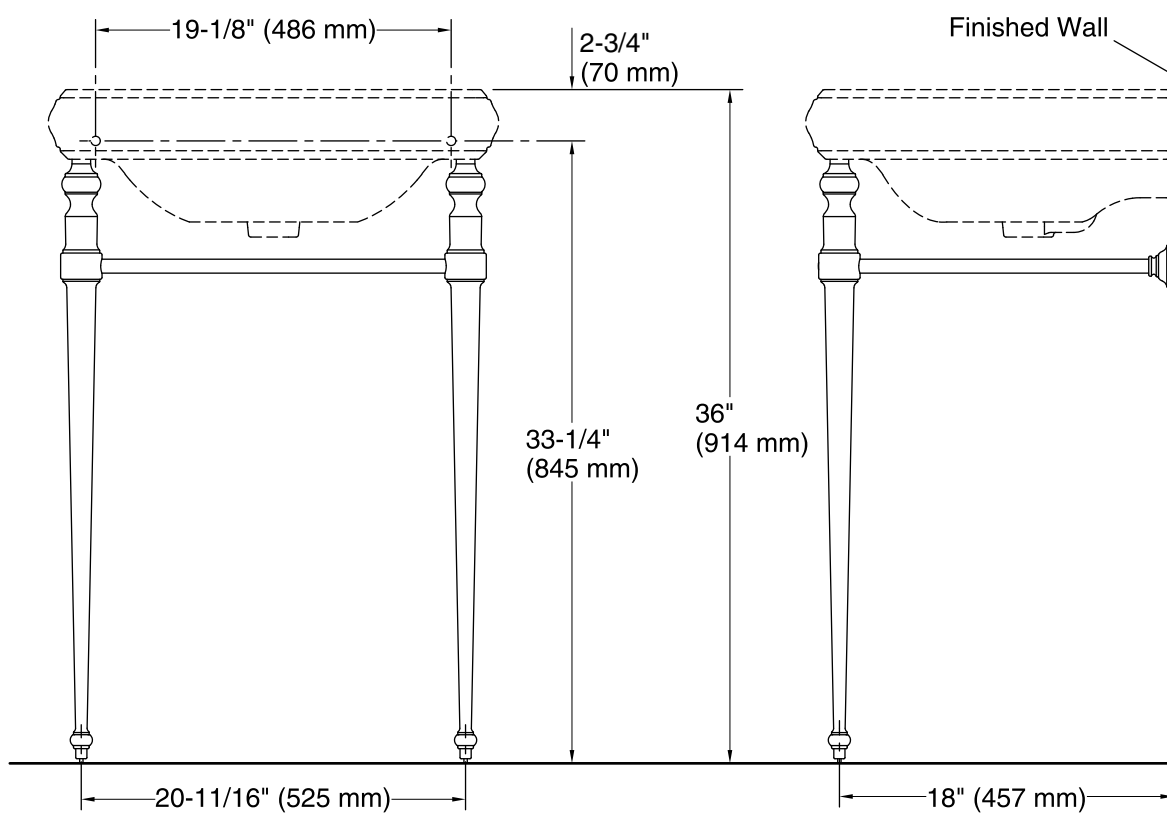

Memoirs® Classic

Console Table Legs

K-30009

Features

- Set of two legs.
- Combines with the K-2239 Memoirs Classic 24-inch bathroom sink basin for a complete console table solution.
- Includes a towel rail.
- Integrated leveling feature.
- Coordinates with other products in the Memoirs collection.

Material

- Solid brass.

Recommended Products/Accessories

- K-2239-1 Pedestal/Console Table Bathroom Sink
- K-2239-4 Pedestal/Console Table Bathroom Sink
- K-2239-8 Pedestal/Console Table Bathroom Sink

Codes/Standards

Technical Information

All product dimensions are nominal.

Notes

Install this product according to the installation instructions.