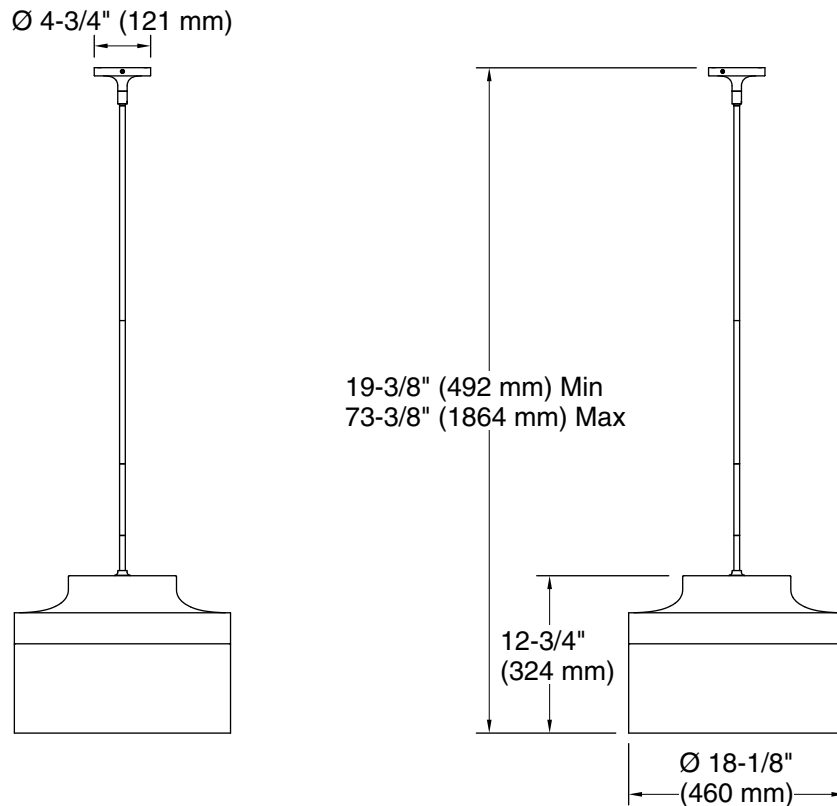

Required Electrical Service

One circuit required.

120 V, 60 Hz

Technical Information

All product dimensions are nominal.

Material:	Steel, Aluminum, Glass
Number of Lights:	4
Lighting Type:	Socket-based
Socket Type:	E-26 Medium
Number of Shades:	1
Shade Type:	Glass - clear
Hanging Type:	Downrod
Downrod Detail:	1 x 3" (76 mm), 1 x 6" (152 mm), 1 x 12" (305 mm), 2 x 18" (457 mm)
Height:	19-3/8" (492 mm) - 73-3/8" (1864 mm)

Notes

Install this product according to the installation instructions.