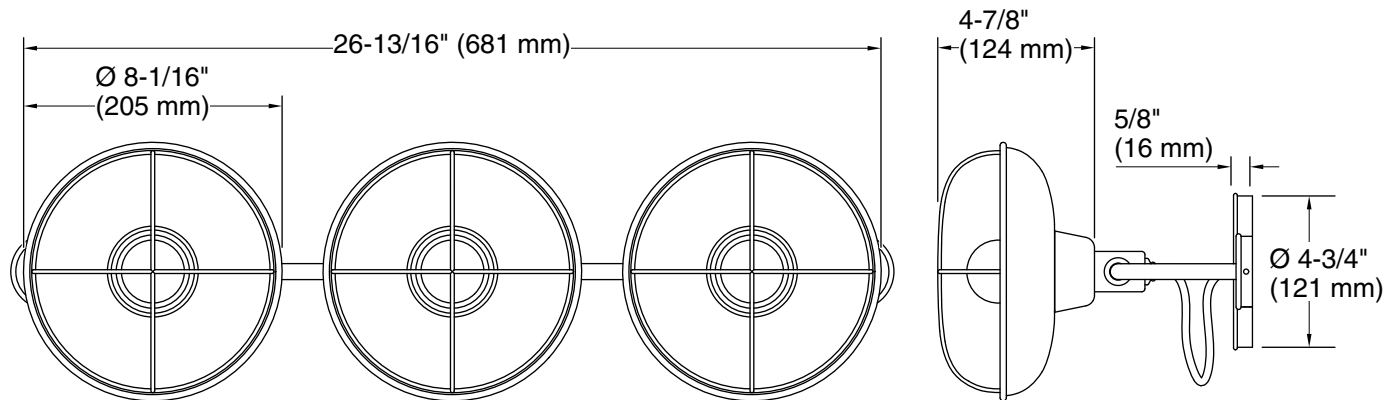

Required Electrical Service

One circuit required.

Lights: 120 V, 60 Hz

Technical Information

All product dimensions are nominal.

Material: Steel

Number of Lights: 3

Lighting Type: Socket-based

Socket Type: E-12 Candelabra

Number of Shades: 3

Shade Type: Metal

Electrical component rating: Socket Rating: 60 Hz, 60 W