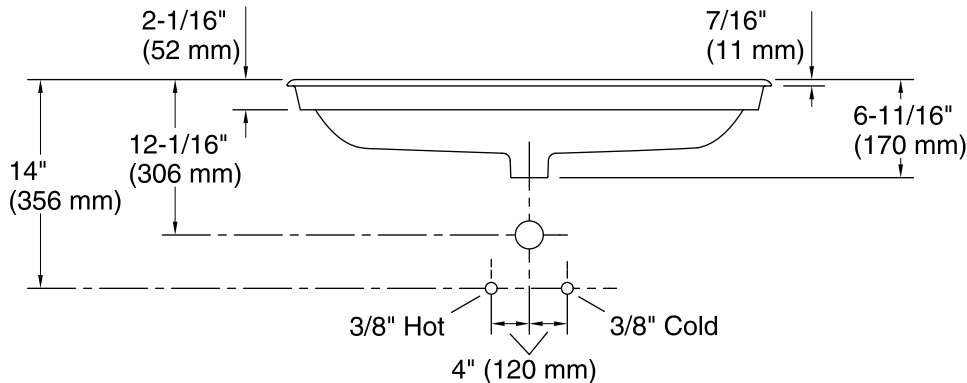

### Technical Information

All product dimensions are nominal.

Installation:	Drop-in, Under-mount
Bowl area (Only):	Length: 31-13/16" (808 mm)
	Width: 14-7/16" (367 mm)
	Bowl depth: 4-11/16" (120 mm)
	Water depth: 3-1/4" (83 mm)
Drain hole:	1-3/4" (44 mm)
Template:	1319049-7, required, included