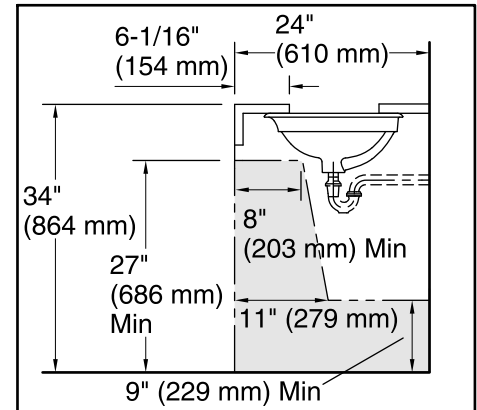

Technical Information

All product dimensions are nominal.

Installation:	Drop-in, Under-mount
Bowl area (Only):	Length: 31-13/16" (808 mm)
	Width: 14-7/16" (367 mm)
	Bowl depth: 4-11/16" (120 mm)
	Water depth: 3-1/4" (83 mm)
Drain hole:	1-3/4" (44 mm)
Template:	1319049-7, required, included

Notes

Install this product according to the installation instructions.

Countertop manufacturer or cutter must use the cut-out template provided with the product, or a current one provided by Kohler Co. (call 1-800-43-FOCUS). Kohler Co. is not responsible for cut-out errors when the incorrect cut-out template is used.

ADA, CSA B651 compliant when installed to the specific requirements of these regulations.