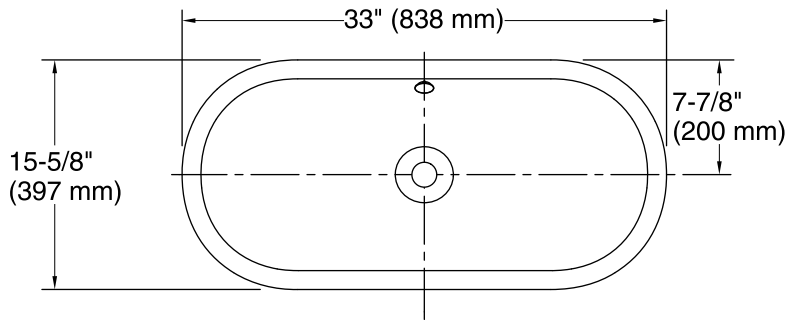

Technical Information

All product dimensions are nominal.

Installation:	Drop-in, Under-mount
Bowl area (Only):	Length: 31-13/16" (808 mm)
	Width: 14-7/16" (367 mm)
	Bowl depth: 4-11/16" (120 mm)
	Water depth: 3-1/4" (83 mm)
Drain hole:	1-3/4" (44 mm)
Template:	1319049-7, required, included

Notes

Install this product according to the installation instructions.

Countertop manufacturer or cutter must use the cut-out template provided with the product, or a current one provided by Kohler Co. (call 1-800-43-FOCUS). Kohler Co. is not responsible for cut-out errors when the incorrect cut-out template is used.

ADA, CSA B651 compliant when installed to the specific requirements of these regulations.