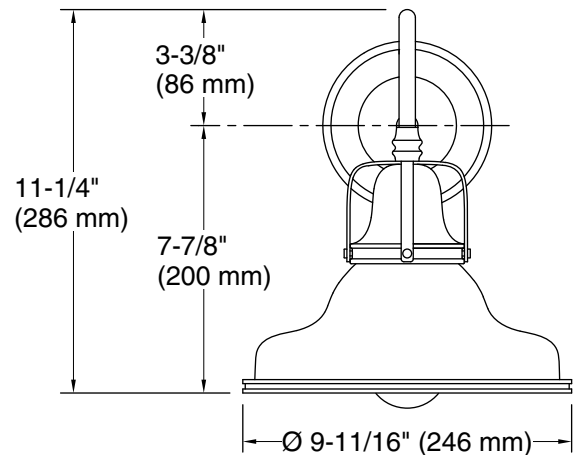

Features

- The double-domed metal shade features a cage detail at the connection
- A perfect piece for any farmhouse- or industrial-style space — kitchen, master bathroom, guest bathroom, hallway, or mudroom
- Medium base (E26) socket, works best with type A or G light bulbs (sold separately)
- Suitable for damp locations, per UL 1598

Required Electrical Service

One dedicated circuit required.

Lights: 120 V, 12 A, 60 Hz

Technical Information

All product dimensions are nominal.

Installation Type: Wall-mount

Material: Steel, Aluminum

Number of Lights: 1