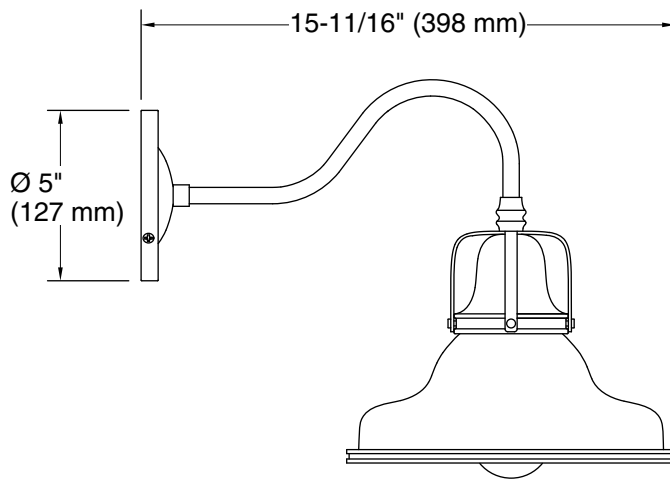

Features

- The double-domed metal shade features a cage detail at the connection
- A perfect piece for any farmhouse- or industrial-style space — kitchen, master bathroom, guest bathroom, hallway, or mudroom
- Medium base (E26) socket, works best with type A or G light bulbs (sold separately)
- Suitable for damp locations, per UL 1598

UL 1598
CSA C22.2 No. 250.0

KOHLER® Indoor Lighting Fixtures Limited Warranty

See website for detailed warranty information.

Available Colors/Finishes

Color tiles intended for reference only.

Color	Code	Description
	CPL	Polished Chrome
	BML	Black, Brass Trim
	WCL	White, Chrome Trim
	WGL	White, Gold Trim

Required Electrical Service

One dedicated circuit required.

Lights: 120 V, 12 A, 60 Hz

Technical Information

All product dimensions are nominal.

Installation Type: Wall-mount

Material: Steel, Aluminum

Number of Lights: 1