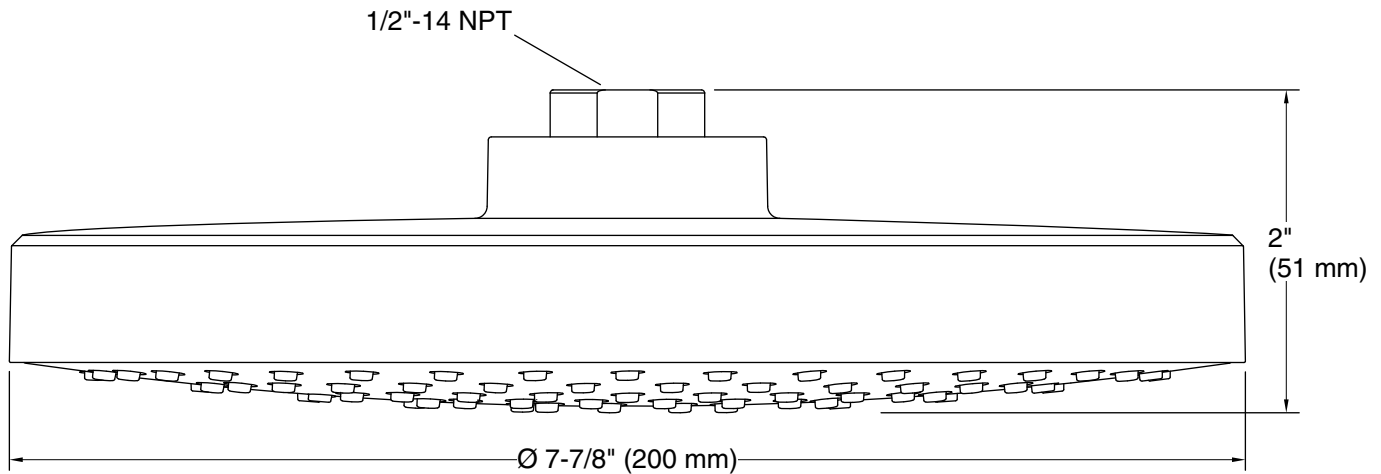

Technical Information

All product dimensions are nominal.

Faucet:

Flow rate: 2.5 gal/min (9.5 l/min)

Showerhead/Body Spray:

Rated maximum flow: 2 gal/min (7.6 l/min)

Pressure: 45 psi (3.1 bar)

Notes

Install this product according to the installation instructions.