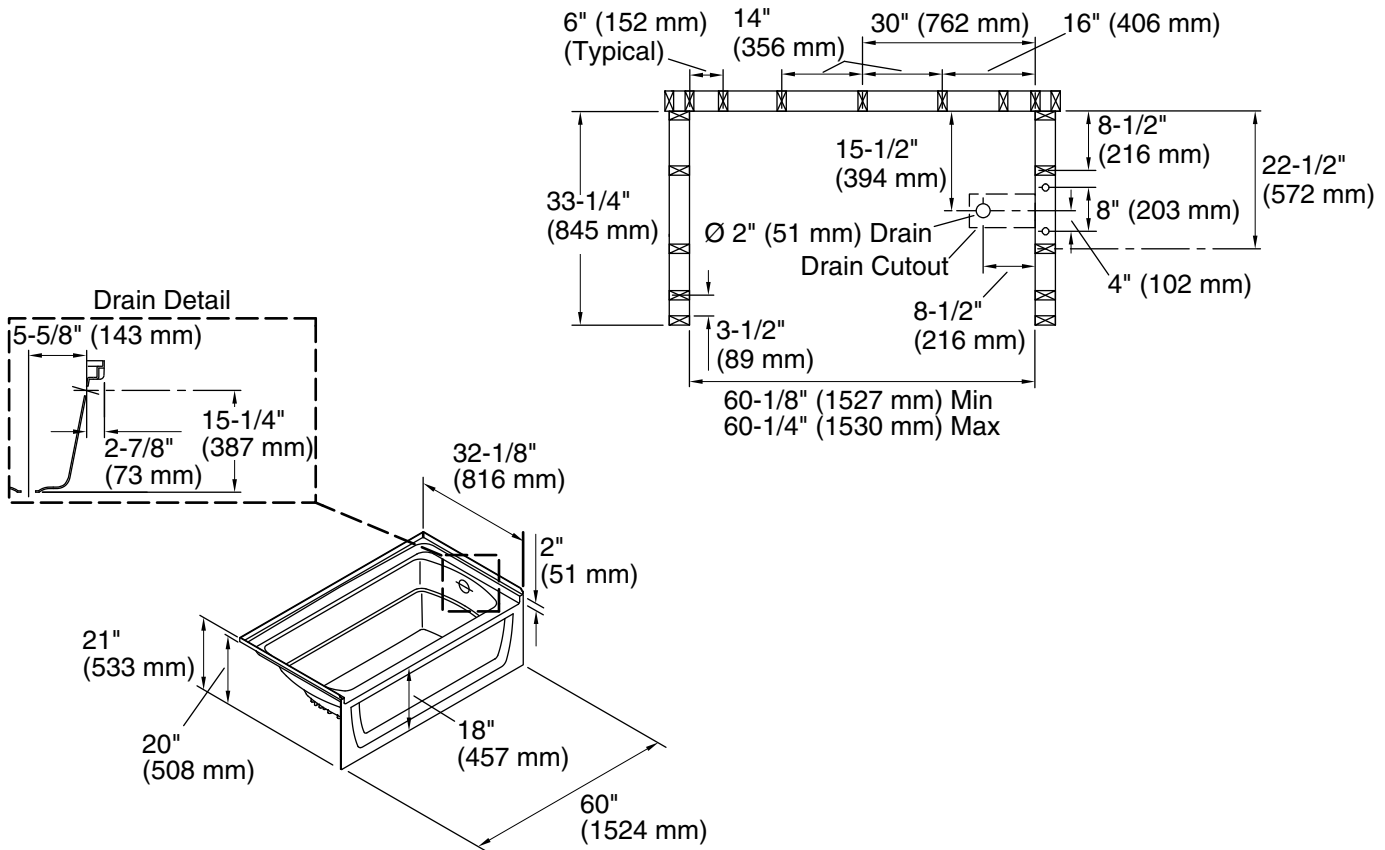

**Features**

- Extra-deep bathing well for added comfort
- 18" (457 mm) bath depth (floor to top of threshold)
- Durable high-gloss finish provides a smooth, shiny surface that is easy to clean
- Integral apron for quick installation
- 2" wainscot allows tile-down installation above bath deck
- 60" (1524 mm) x 32" (813 mm) x 20" (508 mm) complete unit finished dimensions

**Material**

- Compression-molded from our exclusive solid Vikrell® material

**Recommended Products/Accessories**

- K-23726 Drain treatment
- 71324100 60" x 32" Vikrell® bath/shower wall set
- 71424100 60" x 32" Vikrell® bath/shower wall set
- 71524100 60" x 32" Vikrell® bath/shower wall set
- 71224100 60" x 32" Vikrell® bath/shower wall set

**Technical Information**

All product dimensions are nominal.

|                        |                              |
|------------------------|------------------------------|
| Drain location:        | Right                        |
| Basin area, bottom:    | 42" x 20" (1067 mm x 508 mm) |
| Basin area, top:       | 54" x 26" (1372 mm x 660 mm) |
| Water depth:           | 13-3/4" (349 mm)             |
| Water capacity:        | 55 gal (208.2 L)             |
| Minimum flat for door: | 3" (76 mm)                   |
| Maximum door width:    | 57-11/16" (1465 mm)          |