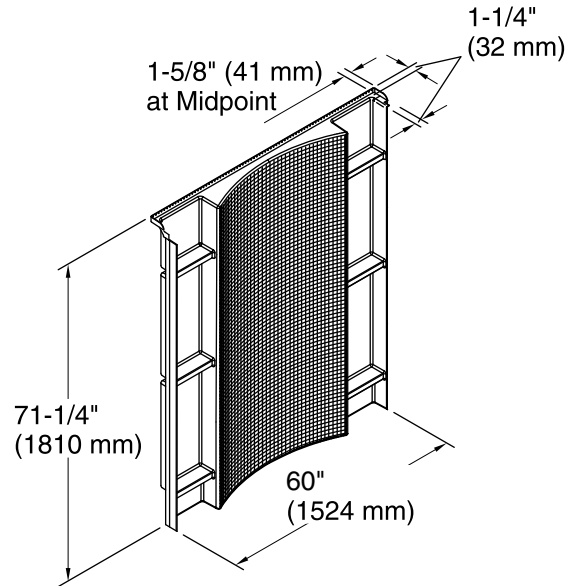

For the most current Specification Sheet, go to www.sterlingplumbing.com.

6-13-2018 16:22

Technical Information

All product dimensions are nominal.
 Installation: 3-Wall Alcove
 Maximum door height: 72" (1829 mm)
 Maximum door width: 56-5/8" (1438 mm)