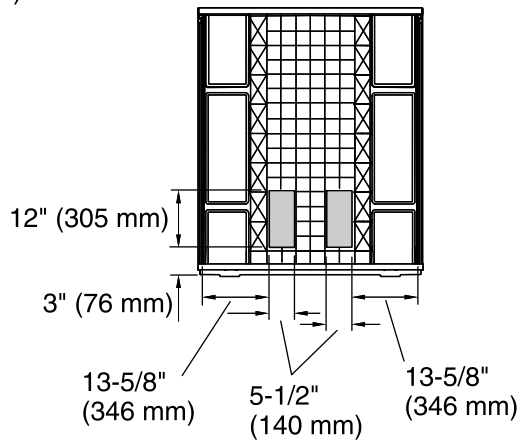

For the most current Specification Sheet, go to www.sterlingplumbing.com.

6-13-2018 16:22

Technical Information

All product dimensions are nominal.
 Installation: 3-Wall Alcove
 Maximum door height: 72" (1829 mm)
 Maximum door width: 56-5/8" (1438 mm)