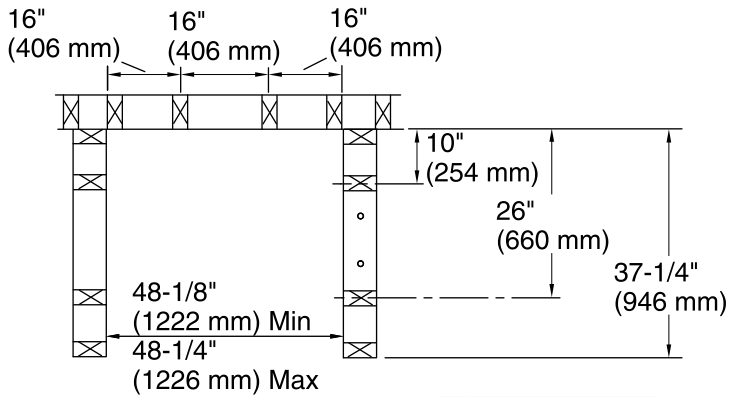

For the most current Specification Sheet, go to www.sterlingplumbing.com.

6-13-2018 16:22

Technical Information

All product dimensions are nominal.
 Installation: 3-Wall Alcove
 Maximum door height: 72" (1829 mm)
 Maximum door width: 56-5/8" (1438 mm)