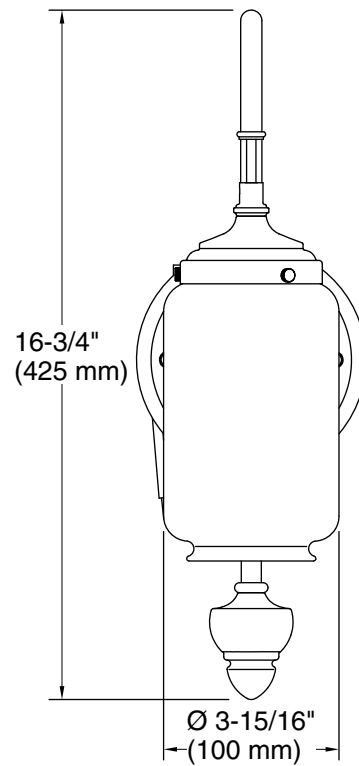

Technical Information

All product dimensions are nominal.

Material:	Brass, Glass, Zinc
Number of Lights:	1
Lighting Type:	Socket-based
Socket Type:	E-26 Medium
Shade Type:	Glass - clear
Hanging Type:	Adjustable pulley

Notes

Install this product according to the installation instructions.