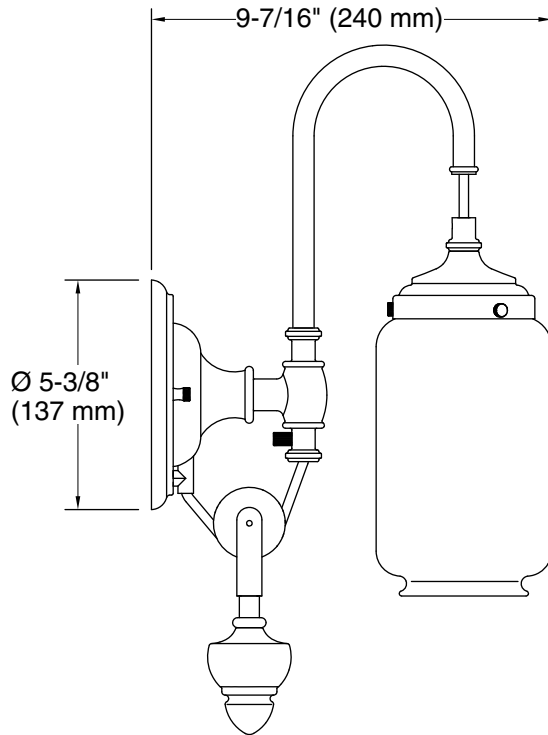

Technical Information

All product dimensions are nominal.

Material:	Brass, Glass, Zinc
Number of Lights:	1
Lighting Type:	Socket-based
Socket Type:	E-26 Medium
Shade Type:	Glass - clear
Hanging Type:	Adjustable pulley

Notes

Install this product according to the installation instructions.