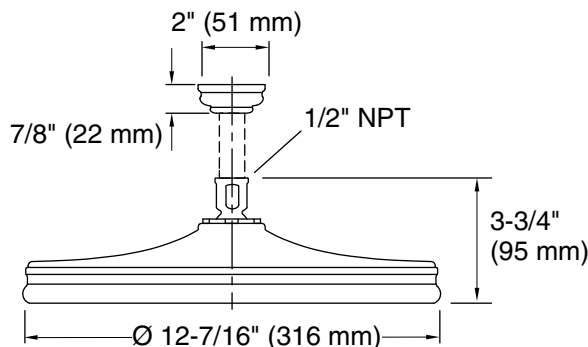

P21511

SPECIFIED MODEL		FINISHES		
Model	Description	Finishes		
P21510-E	Small Traditional Raindome 2.0 gal/min (7.6 l/min)	☐ CP Polished Chrome	☐ AD Nickel Silver	☐ AG Brushed Nickel
		☐ BZ Antique Bronze	☐ SA Antique Silver	☐ W6 Weathered Bronze
P21510-00	Small Traditional Raindome 2.5 gal/min (9.5 l/min)	☐ CP Polished Chrome	☐ AD Nickel Silver	☐ AG Brushed Nickel
		☐ BZ Antique Bronze	☐ SA Antique Silver	☐ W6 Weathered Bronze
P21511-00	Large Traditional Raindome 2.5 gal/min (9.5 l/min)	☐ CP Polished Chrome	☐ AD Nickel Silver	☐ AG Brushed Nickel
		☐ BZ Antique Bronze	☐ SA Antique Silver	☐ W6 Weathered Bronze
Required Arm Options				
P21520-00	3" Ceiling-mount shower arm	☐ CP Polished Chrome	☐ AD Nickel Silver	☐ AG Brushed Nickel
		☐ BZ Antique Bronze	☐ SA Antique Silver	☐ W6 Weathered Bronze
P21521-00	6" Ceiling-mount shower arm	☐ CP Polished Chrome	☐ AD Nickel Silver	☐ AG Brushed Nickel
		☐ BZ Antique Bronze	☐ SA Antique Silver	☐ W6 Weathered Bronze
P21522-00	12" Ceiling-mount shower arm	☐ CP Polished Chrome	☐ AD Nickel Silver	☐ AG Brushed Nickel
		☐ BZ Antique Bronze	☐ SA Antique Silver	☐ W6 Weathered Bronze
P21523-00	Wall-mount shower arm	☐ CP Polished Chrome	☐ AD Nickel Silver	☐ AG Brushed Nickel
		☐ BZ Antique Bronze	☐ SA Antique Silver	☐ W6 Weathered Bronze

We reserve the right to make revisions without notice in the design of products or in packaging unless this right has specifically been waived at the time the order is accepted.