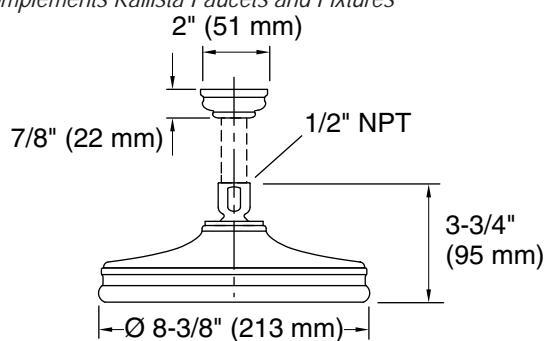

KALLISTA®

Small & Large Traditional Raindome

FEATURES

- Solid brass construction for durability and reliability
- Single-function Rain showerhead
- Air-induced Spray Technology
- Optimized sprayface for maximum performance
- Small Traditional Raindome in 2.0 gal/min (7.6 l/min) or 2.5 gal/min (9.5 l/min)
- Large Traditional Raindome in 2.5 gal/min (9.5 l/min)
- 1/2" NPT connection
- Complements Kallista Faucets and Fixtures

CODES/STANDARDS APPLICABLE P21510, P21511

Specified model meets or exceeds the following:

- ASME A112.18.1/CSA B125.1
- Energy Policy Act of 1992

P21510