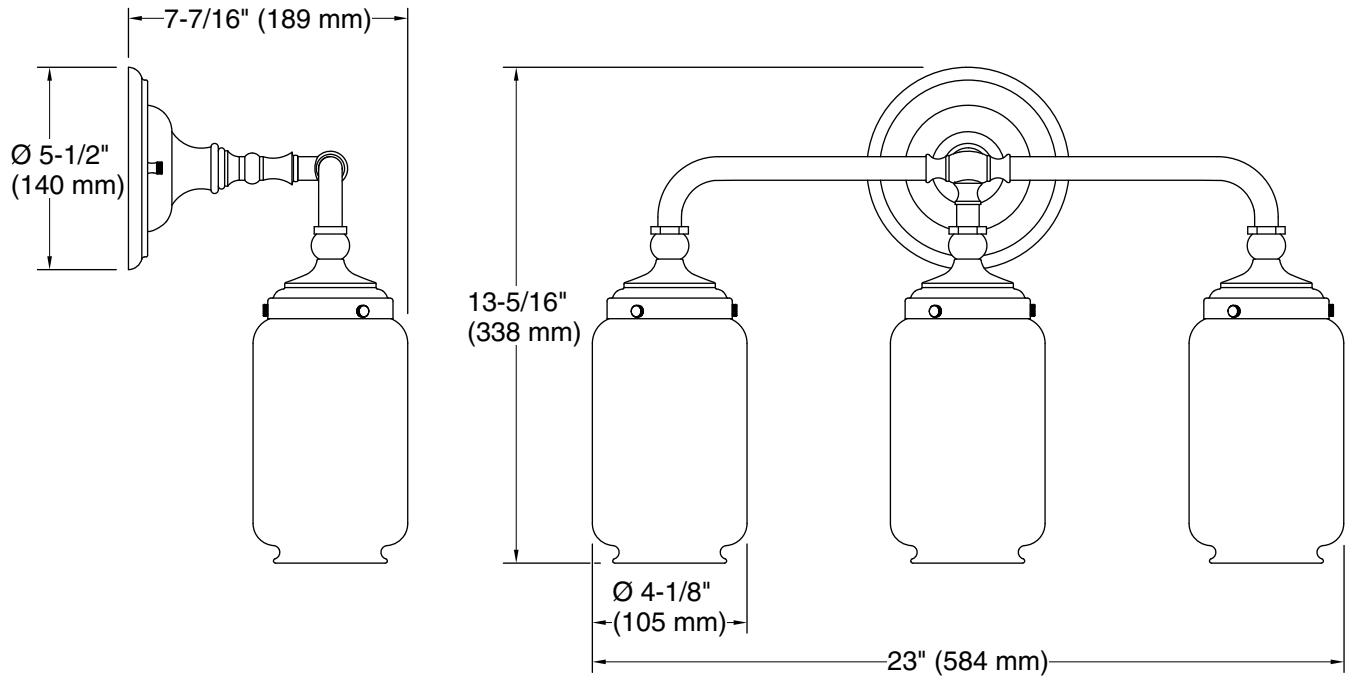

Required Electrical Service

One circuit required.

120 V, 1 A

Technical Information

All product dimensions are nominal.

Material:	Steel, Brass, Glass
Number of Lights:	3
Lighting Type:	Socket-based
Socket Type:	E-26 Medium
Number of Shades:	6
Shade Type:	Glass - frosted, Glass - clear
Hanging Type:	Non-hanging