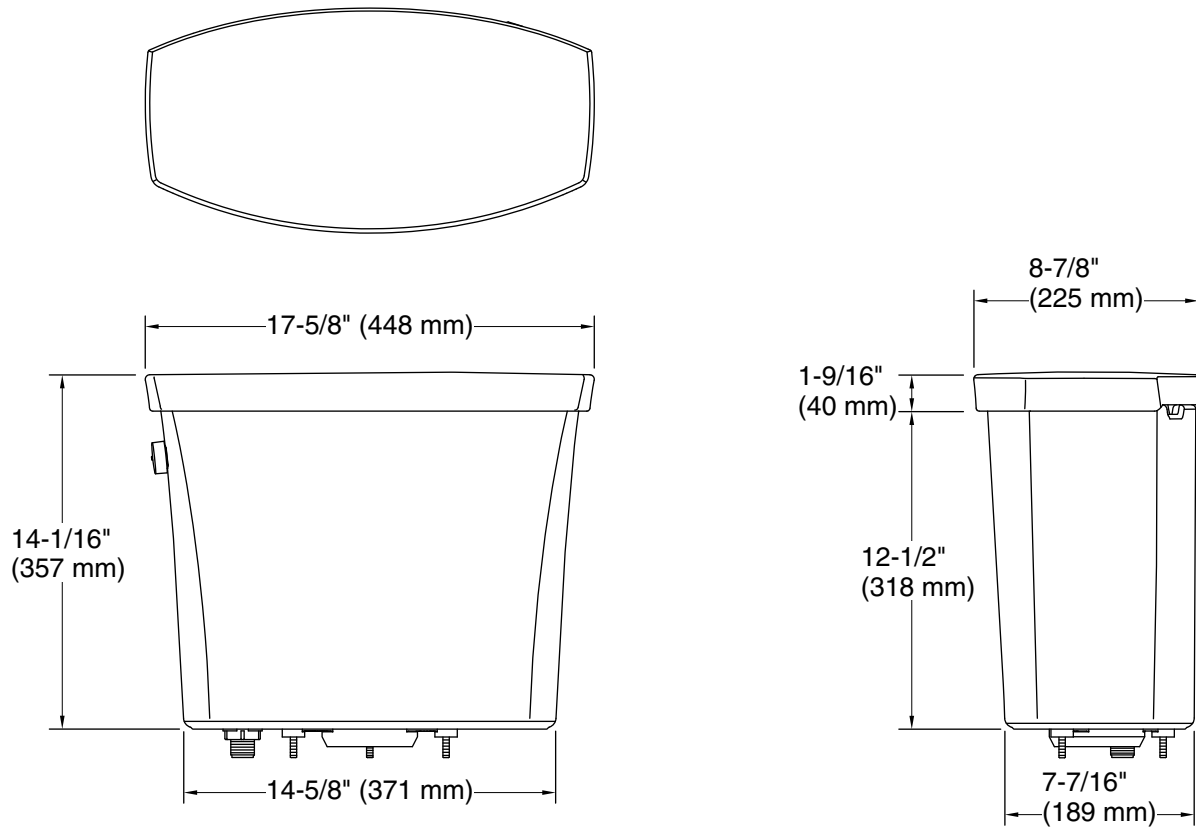

Features

- 1.28 gpf (4.8 lpf)
- Left-hand Polished Chrome trip lever
- Coordinates with other products in the Kelston collection
- Combines with the K-32809 bowl to create a complete K-32810 toilet
- AquaPiston® canister optimizes the flow out of the tank, harnessing gravity and the natural powerful reducing cascade of water to increase the power and effectiveness of the flush
- Easy-to-flush canister design requires less force to actuate than a 3" (76 mm) flapper, and has 90% less exposed seal material which resists conditions that cause wear, tear, shrinkage and swelling

Color tiles intended for reference only.

Color	Code	Description
	0	White
	96	Biscuit
	7	Black Black™

Technical Information

All product dimensions are nominal.

Toilet type: Bowl-mount

Flush type: AquaPiston