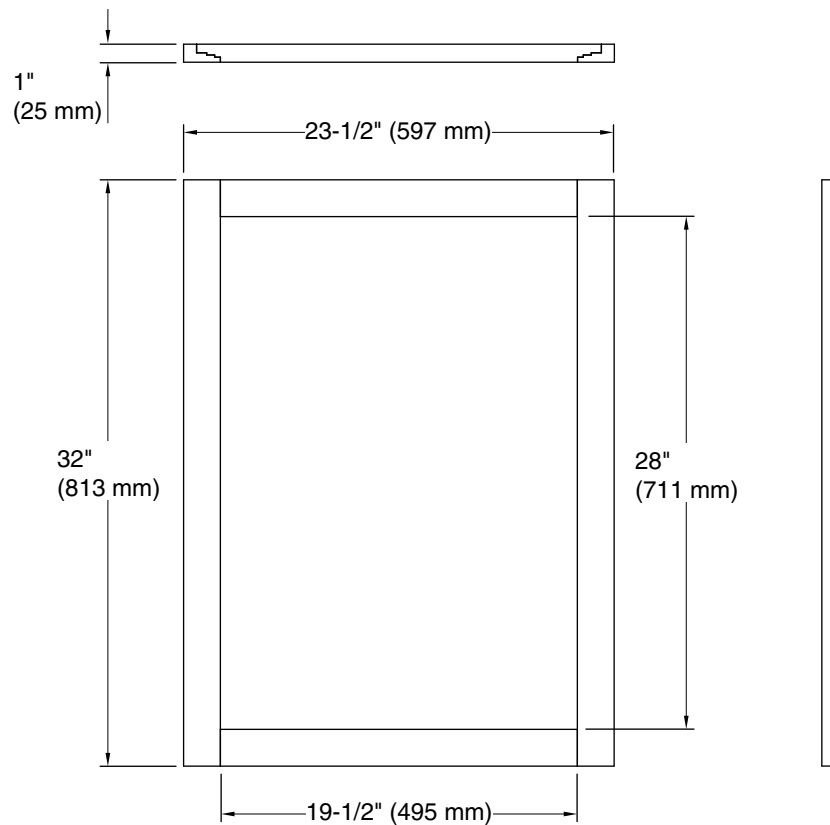

Technical Information

All product dimensions are nominal.

Mirror type: Wall-mount

Notes

Install this product according to the installation instructions.

Select the type of fastener based on the wall material. A minimum 20 lb (9.07 kg) load bearing fastener is recommended.

Install the fastener to a stud to avoid possible property and product damage.