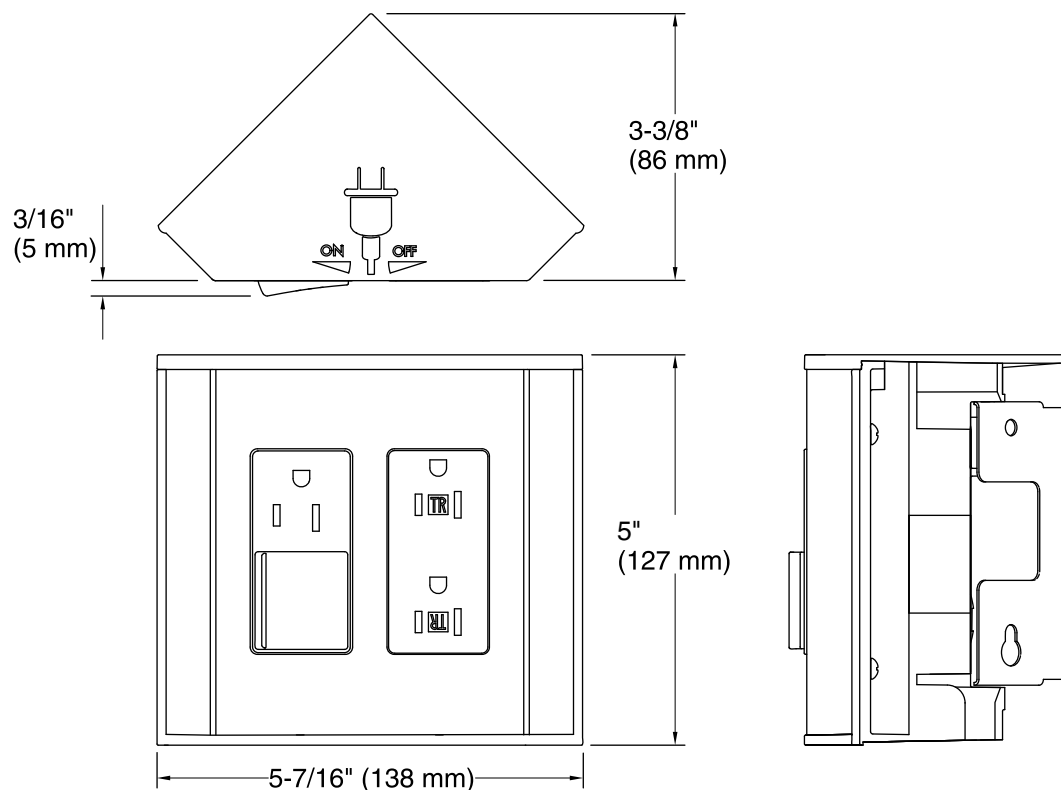

Required Electrical Service

One circuit required, protected with Class A Ground-Fault Circuit-Interrupter (GFCI) or Residual Current Device (RCD).

120 V, 15 A

Technical Information

All product dimensions are nominal.

Notes

Install this product according to the installation guide.

Power cord is 72" (1829 mm) in length.

Provide a grounded electrical outlet within close proximity to the electrical accessory.