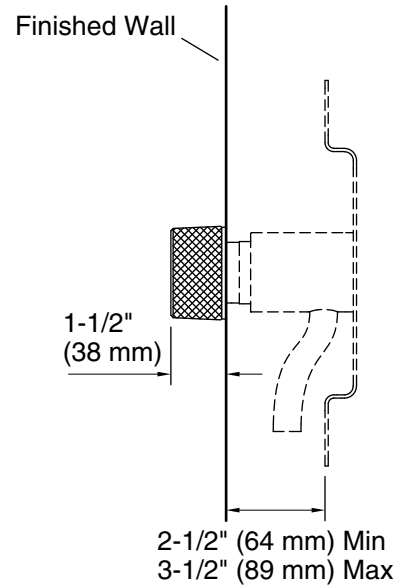

Features

- Two Oyl handles allow for both volume and temperature control.
- Coordinates with Components faucets, accessories, and showering components to complete your bathroom.
- Dual-control wall-mounted.
- Two-handle bathroom faucet trim for wall-mount installations.

Material

- Premium metal construction for durability and reliability.

Required Products/Accessories

K-410-K Wall-mount Valve
K-T23888 Wall-mount bathroom sink faucet spout with Ribbon design, 1.2 gpm

or

K-410-K Wall-mount Valve
K-T23889 Wall-mount bathroom sink faucet spout with Row design, 1.2 gpm

or

K-410-K Wall-mount Valve
K-T23890 Wall-mount bathroom sink faucet spout with Tube design, 1.2 gpm

Recommended Products/Accessories

K-23726 Drain treatment
K-23723 Faucet cleaner

Codes/Standards

ASME A112.18.1/CSA B125.1

Technical Information

All product dimensions are nominal.

Drain included: No

Drain with overflow: No

Notes

Install this product according to the installation instructions.