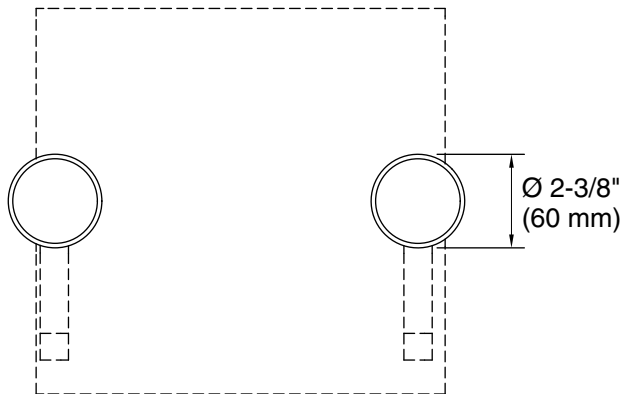

Technical Information

All product dimensions are nominal.

Drain included: No

Drain with overflow: No

Notes

Install this product according to the installation instructions.