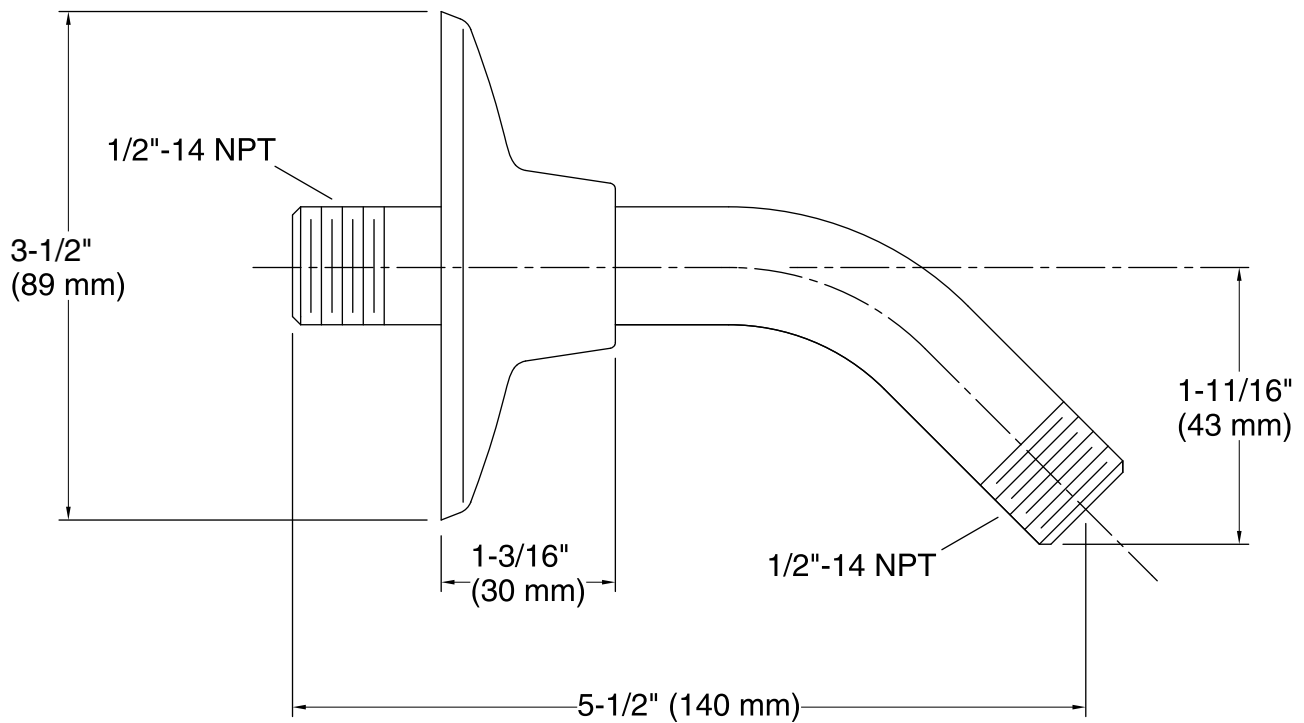

Features

- 1/2-inch NPT connection.
- 5-1/2" (140 mm) arm reach.
- Coordinates with Alteo faucets and accessories.
- For use with KOHLER showerheads (sold separately).

Material

- Solid brass construction.
- KOHLER finishes resist corrosion and tarnish.

Color	Code	Description
	CP	Polished Chrome
	BN	Vibrant® Brushed Nickel
	2BZ	Oil-Rubbed Bronze

Technical Information

All product dimensions are nominal.

Notes

Measure your actual product for roughing-in details.