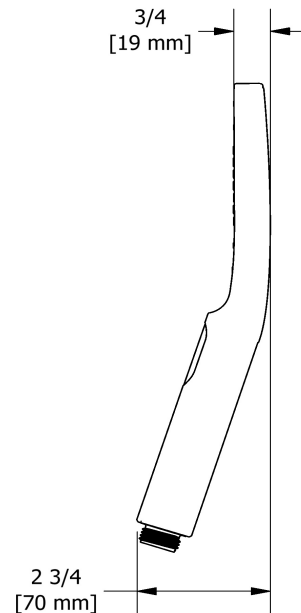

2-jet hand Shower
4365

Specifications

Descriptions

- Scale-free
- 2-jet hand shower: tropical breeze, luxurious
- Three positions

Available colors

- C : Chrome

Available flows

- 7.6 L/min, 2.0 gpm (US) 60psi
- 5.69 L/min, 1.5 gpm (US) 60psi (**4365-15**)
- 6.6L/min, 1.75 gpm (US) 60psi (**4365-WS**) *

EPA certification applicable to the indicated model only

Certifications

- CSA B125.1
- ASME A112.18.1
- CMR248 Approval

Sizes, models and finishes may differ from those presented.

Warranty

This **Riobel Inc.** product you have purchased carries a Limited Lifetime Warranty on the chrome, PVD finish, blacks and all working parts and is guaranteed from the initial purchase date against all manufacturing defects. All other finishes, including plastic components, are guaranteed for one year. All electric and/or electronic parts are covered by a 5-year limited warranty.