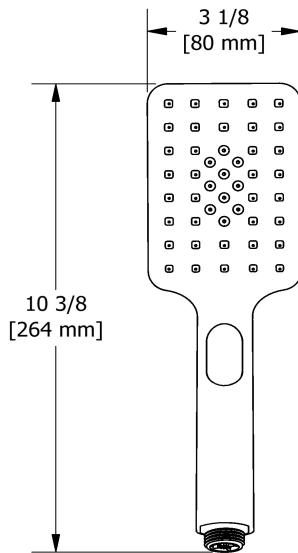

2-jet hand Shower
4365

Specifications

Descriptions

- Scale-free
- 2-jet hand shower: tropical breeze, luxurious
- Three positions

Available colors

- C : Chrome

Available flows

- 7.6 L/min, 2.0 gpm (US) 60psi
- 5.69 L/min, 1.5 gpm (US) 60psi (**4365-15**)
- 6.6L/min, 1.75 gpm (US) 60psi (**4365-WS**) *

EPA certification applicable to the indicated model only

Certifications

- CSA B125.1
- ASME A112.18.1
- CMR248 Approval

Sizes, models and finishes may differ from those presented.

Warranty

This **Riobel Inc.** product you have purchased carries a Limited Lifetime Warranty on the chrome, PVD finish, blacks and all working parts and is guaranteed from the initial purchase date against all manufacturing defects. All other finishes, including plastic components, are guaranteed for one year. All electric and/or electronic parts are covered by a 5-year limited warranty.