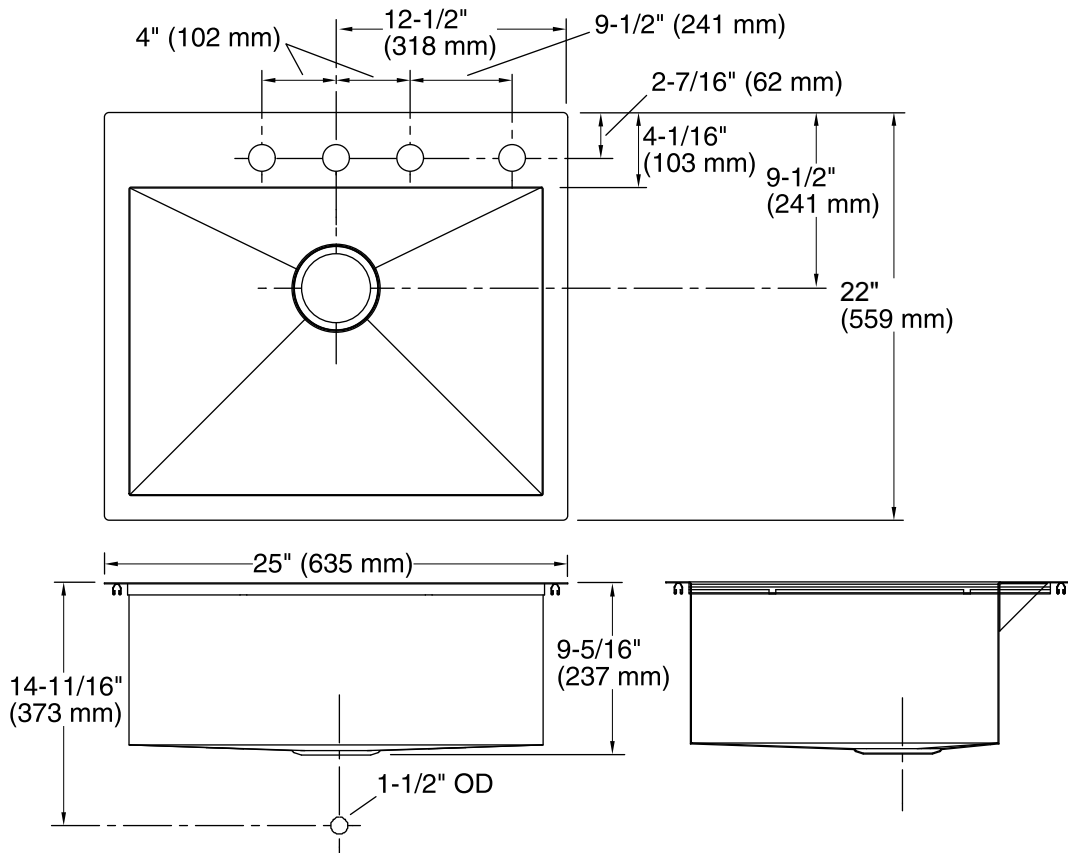

Features

- 27-inch minimum base cabinet width.
- 18-gauge stainless steel.
- Top-mount or under-mount.
- Medium single bowl.
- Three faucet holes with one accessory hole to the right.
- SilentShield® sound-absorption technology offers quieter performance.
- 25" (635 mm) x 22" (559 mm)
- Strainer not included.

Optional Accessories

- K-6429 Utility Rack
- K-6667 Wood Cutting Board
- 1177161 Installation Clip Kit

Components

Product includes:

- K-6645 Sink Rack
- 1130570 Hardware Kit, Self-Rimming

Codes/Standards

ASME A112.19.3/CSA B45.4

Lifetime Limited Warranty for KOHLER® Stainless Steel Sinks

See website for detailed warranty information.

Technical Information

All product dimensions are nominal.

Bowl configuration:	Single
Installation:	Top-mount, Under-mount
Bowl area (Only):	Length: 22-1/4" (565 mm) Width: 16-9/16" (421 mm) Water depth: 9" (229 mm)
Number of deck holes:	4
Faucet hole(s):	1-7/16" (37 mm)
Drain hole:	3-7/8" (98 mm)
Template:	1130822-7, required, included

Notes

Install this product according to the installation instructions.

Allow 3/4" (19 mm) clearance beyond the back of the bowl for the wood cutting board (optional accessory).