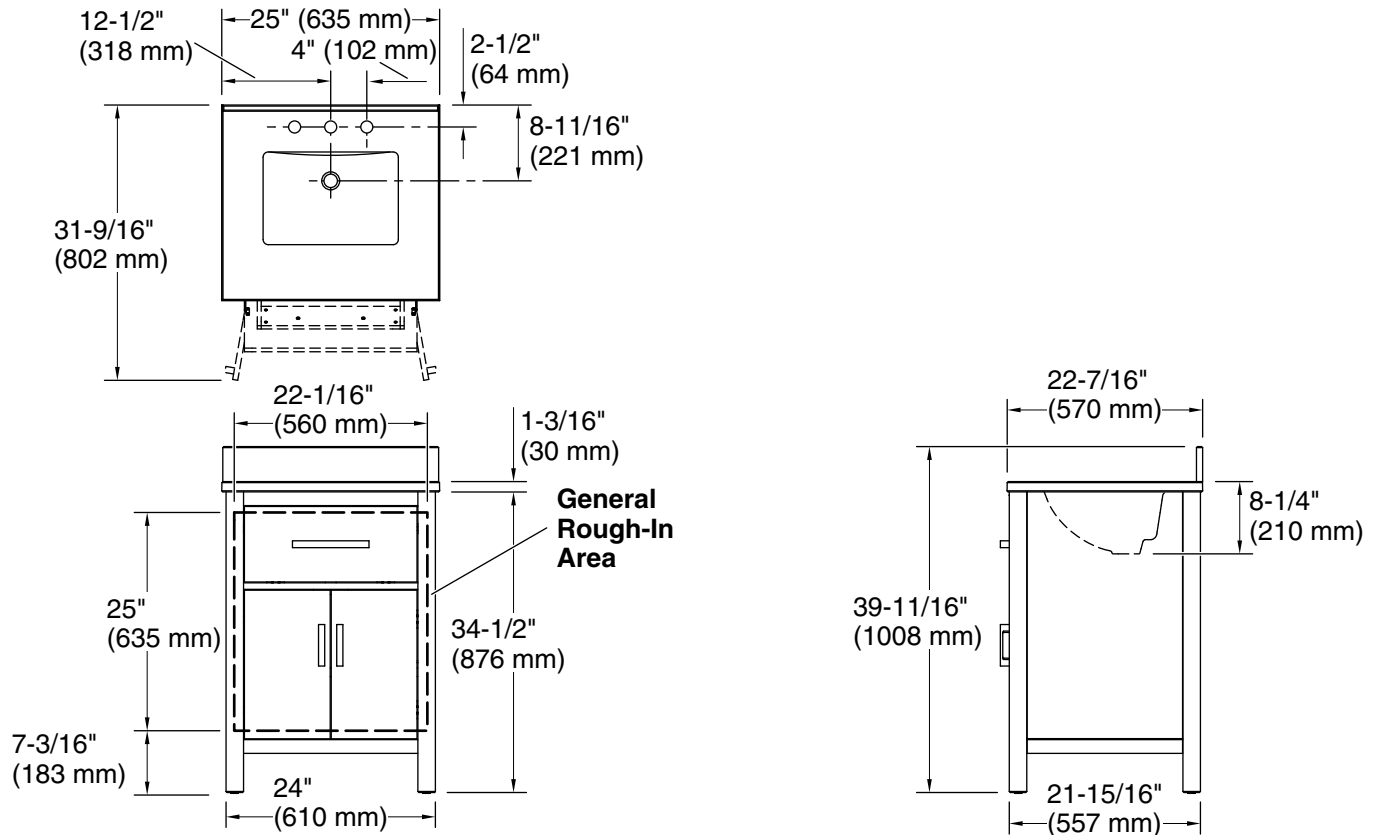

Features

- Set includes cabinet, precut quartz vanity top, backsplash, sink, cabinet hardware
- Convenient tilt-down drawer for storing smaller, frequently-used items
- Three-way adjustable slow-close door hinges for easy cabinet access
- 20-1/2" (521 mm) cabinet interior provides ample storage space
- Finish-matched cabinet interior offers generous clearance for plumbing
- Vanity top has 8" (203 mm) widespread faucet holes; requires deck-mount faucet (sold separately)
- Brushed Nickel hardware included on White, Atmos Grey, and Carbon Oak vanities, and Matte Black hardware on Light Oak vanities.

	BWK	Carbon Oak
	WEK	Light Oak

Technical Information

All product dimensions are nominal.

Notes

Install this product according to the installation instructions.

Select the type of fastener based upon the wall material. Two 250 lb (113.4 kg) minimum load bearing fasteners are recommended.