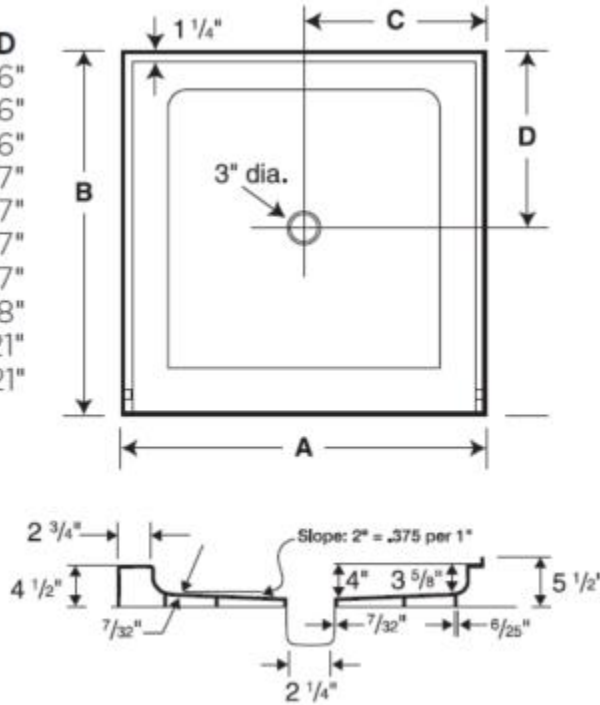

# SS-3448 34 x 48 Swanstone Alcove Shower Pan

**Model number:**

SF03448MD.212

**Dimensions:**

Model	A	B	C	D
SS-3232	32"	32"	16"	16"
SS-3248	48"	32"	24"	16"
SS-3260	60"	32"	30"	16"
SS-3442	42"	34"	21"	17"
SS-3448	48"	34"	24"	17"
SS-3454	54"	34"	27"	17"
SS-3460	60"	34"	30"	17"
SS-3636	36"	36"	18"	18"
SS-4236	36"	42"	18"	21"
SS-4242	42"	42"	21"	21"

**Installation:**

**Material:** Swanstone

**Weight**

39 lbs - 17 3/4 kg

**Shape**

Rectangular

**Drain location:**

Center