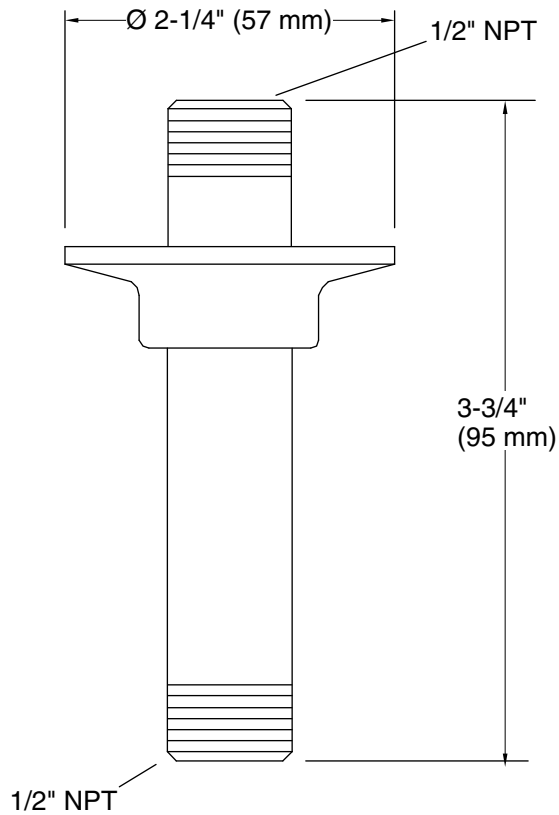

Features

- ½" NPT connections.
- Includes flange.
- 3" (76 mm) straight shower arm.

Material

- Brass construction.
- KOHLER finishes resist corrosion and tarnishing.

Installation

- Ceiling-mount.

Recommended Products/Accessories

Technical Information

All product dimensions are nominal.

Notes

Install this product according to the installation instructions.