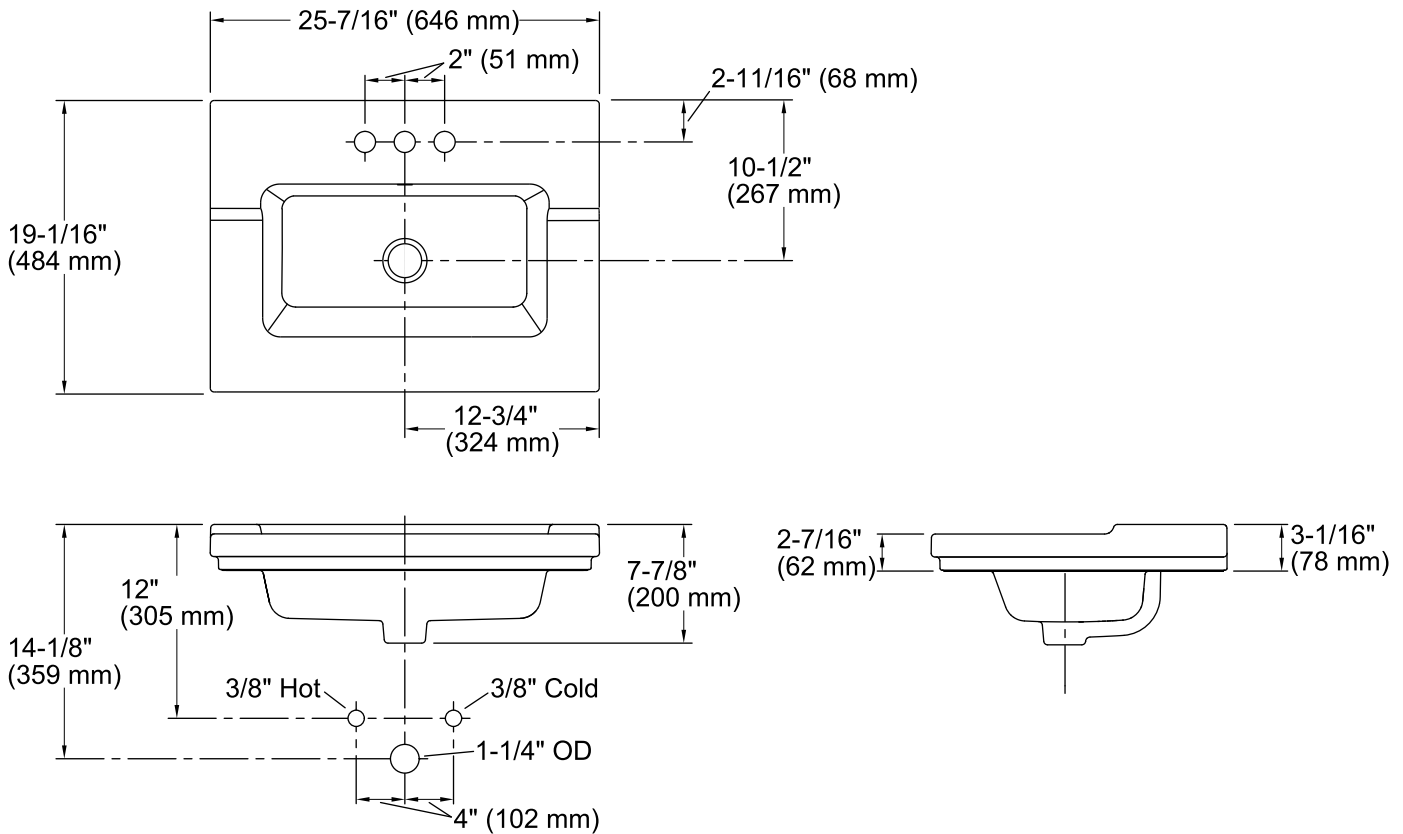

Features

- Vitreous china.
- Vanity-top.
- Rectangular basin.
- With overflow.
- 4-inch centers.
- Coordinates with other products in the Tresham collection.
- Also installs to 24" (610 mm) x 18" (457 mm) vanities.
- 25-7/16" (646 mm) x 19-1/16" (484 mm) x 7-7/8" (200 mm)

Recommended Accessories

K-8998 P-Trap

Codes/Standards

ASME A112.19.2/CSA B45.1

KOHLER® One-Year Limited Warranty

See website for detailed warranty information.

Available Color/Finishes

Color tiles intended for reference only.

Color	Code	Description
	0	White
	96	Biscuit
	47	Almond
	NY	Dune
	95	Ice™ Grey
	G9	Sandbar
	K4	Cashmere
	58	Thunder™ Grey
	7	Black Black™

Technical Information

All product dimensions are nominal.

Bowl configuration:	Single
Installation:	ITB
Bowl area (Only)	Length: 19-1/16" (484 mm) Width: 10-1/2" (267 mm) Water depth: 5-1/4" (133 mm)
Number of deck holes:	3
Faucet hole(s):	1-1/4" (32 mm)
Drain hole:	1-3/4" (44 mm)
Template:	1162722-7, required, included

When installing a pop-up drain to this bathroom sink, it may be necessary to bend the drain linkage to allow proper reach to the faucet lift rod.

NOTE: This bathroom sink is also designed for installation to the K-2604 vanity or with any other 24" (610 mm) x 18" (457 mm) vanity.