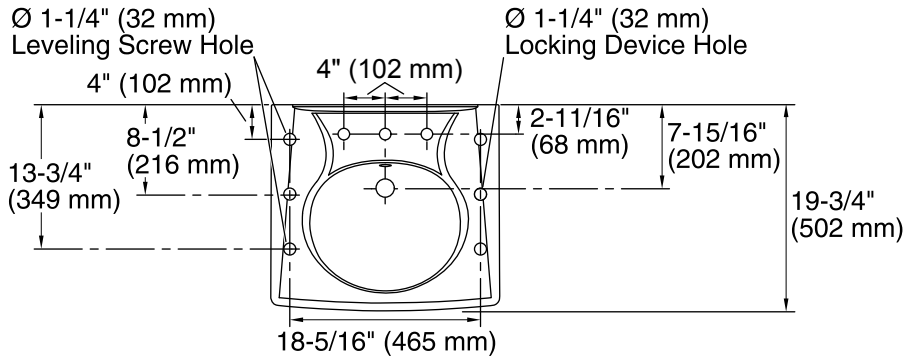

Features

- With hanger.
- With overflow.
- Drilled for concealed arm carrier.
- 8" (203 mm) centers.
- 21-15/16" (557 mm) x 19-3/4" (502 mm).

Material

- Vitreous china.

Installation

- Wall-mount

Optional Accessories

- K-8998 P-Trap
- K-1998 Shroud

Components

- Additional included component/s: Hanger (2 required).

ADA

CSA B651

OBC

Codes/Standards

ASME A112.19.2/CSA B45.1
ADA
ICC/ANSI A117.1
CSA B651
OBC

Standard Installation

Technical Information

All product dimensions are nominal.

- Bowl configuration: Single
Installation: Wall-mount
Bowl area (Only): Length: 14-3/8" (365 mm)
Width: 12-5/16" (313 mm)
With overflow: Yes
Water depth: 3-1/4" (83 mm)
Number of deck holes: 3
Faucet hole(s): 1-3/8" (35 mm)
Drain hole: 1-3/4" (44 mm)