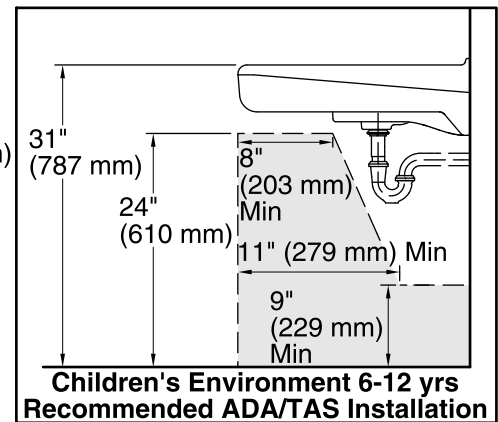

Features

- With hanger.
- With overflow.
- Drilled for concealed arm carrier.
- 8" (203 mm) centers.
- 21-15/16" (557 mm) x 19-3/4" (502 mm).

Material

- Vitreous china.

Installation

- Wall-mount

Optional Accessories

- K-8998 P-Trap
- K-1998 Shroud

Components

- Additional included component/s: Hanger (2 required).

ADA

CSA B651

OBC

Codes/Standards

ASME A112.19.2/CSA B45.1
ADA
ICC/ANSI A117.1
CSA B651
OBC

Standard Installation

Technical Information

All product dimensions are nominal.

- Bowl configuration: Single
Installation: Wall-mount
Bowl area (Only): Length: 14-3/8" (365 mm)
Width: 12-5/16" (313 mm)
With overflow: Yes
Water depth: 3-1/4" (83 mm)
Number of deck holes: 3
Faucet hole(s): 1-3/8" (35 mm)
Drain hole: 1-3/4" (44 mm)