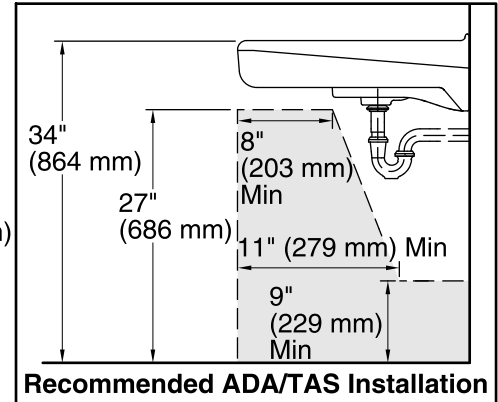

Features

- With hanger.
- With overflow.
- Drilled for concealed arm carrier.
- 8" (203 mm) centers.
- 21-15/16" (557 mm) x 19-3/4" (502 mm).

Material

- Vitreous china.

Installation

- Wall-mount

Optional Accessories

- K-8998 P-Trap
- K-1998 Shroud

Components

- Additional included component/s: Hanger (2 required).

ADA

CSA B651

OBC

Codes/Standards

ASME A112.19.2/CSA B45.1
ADA
ICC/ANSI A117.1
CSA B651
OBC

Standard Installation

Technical Information

All product dimensions are nominal.

- Bowl configuration: Single
Installation: Wall-mount
Bowl area (Only): Length: 14-3/8" (365 mm)
Width: 12-5/16" (313 mm)
With overflow: Yes
Water depth: 3-1/4" (83 mm)
Number of deck holes: 3
Faucet hole(s): 1-3/8" (35 mm)
Drain hole: 1-3/4" (44 mm)