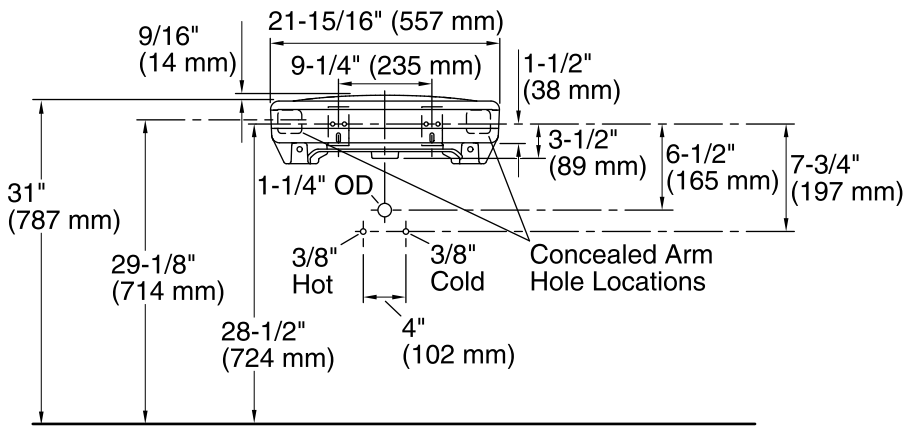

Features

- With hanger.
- With overflow.
- Drilled for concealed arm carrier.
- 8" (203 mm) centers.
- 21-15/16" (557 mm) x 19-3/4" (502 mm).

Material

- Vitreous china.

Installation

- Wall-mount

Optional Accessories

- K-8998 P-Trap
- K-1998 Shroud

Components

- Additional included component/s: Hanger (2 required).

ADA

CSA B651

OBC

Codes/Standards

ASME A112.19.2/CSA B45.1
ADA
ICC/ANSI A117.1
CSA B651
OBC

Standard Installation

Technical Information

All product dimensions are nominal.

- Bowl configuration: Single
Installation: Wall-mount
Bowl area (Only): Length: 14-3/8" (365 mm)
Width: 12-5/16" (313 mm)
With overflow: Yes
Water depth: 3-1/4" (83 mm)
Number of deck holes: 3
Faucet hole(s): 1-3/8" (35 mm)
Drain hole: 1-3/4" (44 mm)