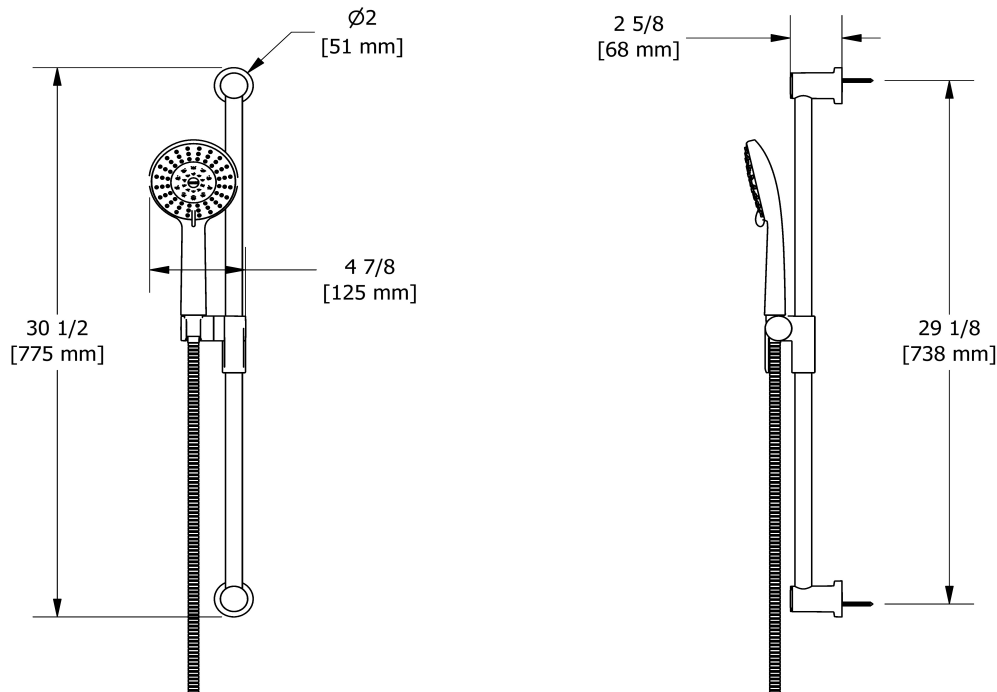

Certifications

- CSA B125.1
- ASME A112.18.1
- CMR248 Approval

Sizes, models and finishes may differ from those presented.

Warranty

This **Riobel Inc.** product you have purchased carries a Limited Lifetime Warranty on the chrome, PVD finish, blacks and all working parts and is guaranteed from the initial purchase date against all manufacturing defects. All other finishes, including plastic components, are guaranteed for one year. All electric and/or electronic parts are covered by a 5-year limited warranty.

Customer Service

Ontario, West Canada : 888-287-5354 Quebec, Maritimes, United States : 866-473-8442