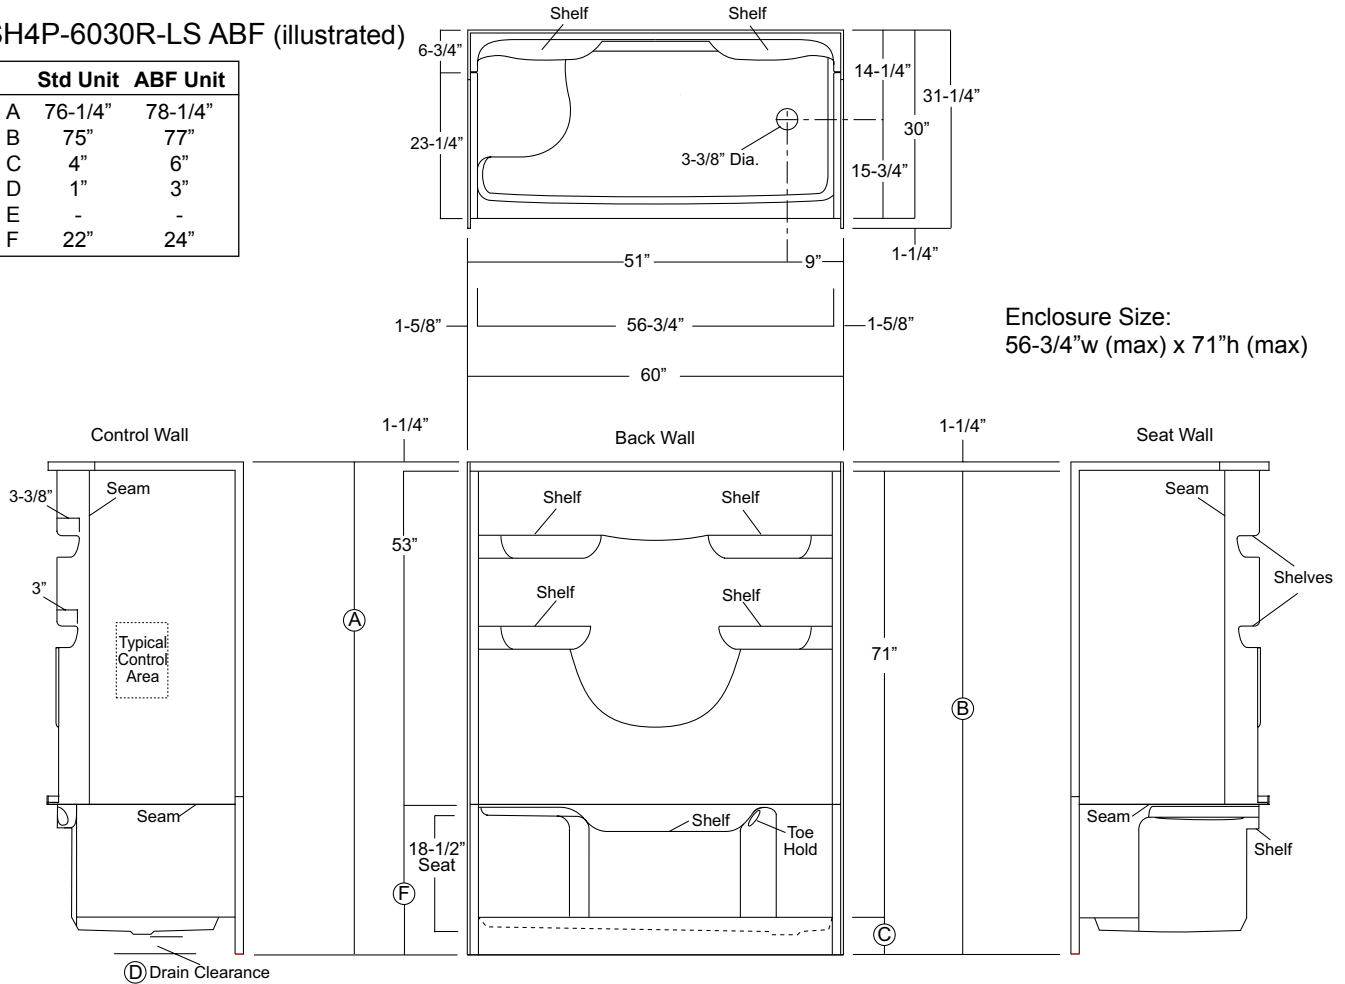

Order No.: SH4P-6030R-LS (RH drain-LH seat / 4" dam)
SH4P-6030L-RS (LH drain-RH seat / 4" dam)

Order No.: SH4P-6030R-LS ABF (RH drain-LH seat / 6" dam)
SH4P-6030L-RS ABF (LH drain-RH seat / 6" dam)

60" x 30", 4-piece gelcoated fiberglass shower with 'QuikClic', front installation, 4" low profile dam (1" drain clearance)
multi-level back wall shelves, integrated toe hold/shaving rest, molded end seat, and drain on end indicated.

SH4P-6030R-LS ABF (illustrated)

	Std Unit	ABF Unit
A	76-1/4"	78-1/4"
B	75"	77"
C	4"	6"
D	1"	3"
E	-	-
F	22"	24"