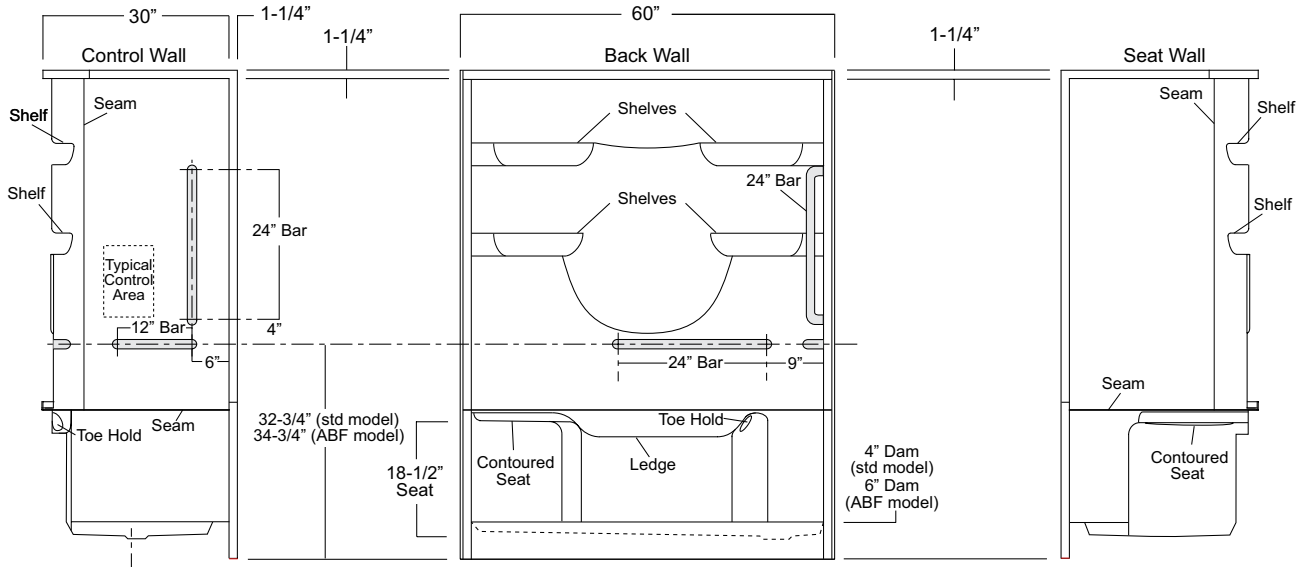

Order No.: SH4P-6030R-LS ABF (RH drain-LH seat / 6" dam)  
 SH4P-6030L-RS ABF (LH drain-RH seat / 6" dam)

60" x 30", 4-piece gelcoated fiberglass shower with 'QuikClic', front installation, 4" low profile dam (1" drain clearance)  
 multi-level back wall shelves, integrated toe hold/shaving rest, molded end seat, and drain on end indicated.

NOTE: Factory installed stainless steel shower curtain rod available.

**Package Order No.: BP1-60 (2-bar only package)**

**Upgrade Package No.: BP1-60 WHT (1-1/4\"/>**

**BP1-60 OFW (1-1/4\"/>**

**BP1-60 SNK (1-1/4\"/>**

Package Includes: Factory installed, 1-1/2\"/>

NOTE: Positioning of factory installed components allow for the installation of a shower enclosure.

**Package Order No.:** BP2-60 (3-bar only package)  
**Upgrade Package No.:** BP2-60 WHT (1-1/4" dia., white powder coat, 3-bar only package)  
 BP2-60 OFW (1-1/4" dia., off-white powder coat, 3-bar only package)  
 BP2-60 SNK (1-1/4" dia., satin nickel, 3-bar only package)

Package Includes: Factory installed, 1-1/2" dia. stainless steel, 3-bar package with basic reinforcement for components (as shown).  
 NOTE: Positioning of factory installed components allow for the installation of a shower enclosure