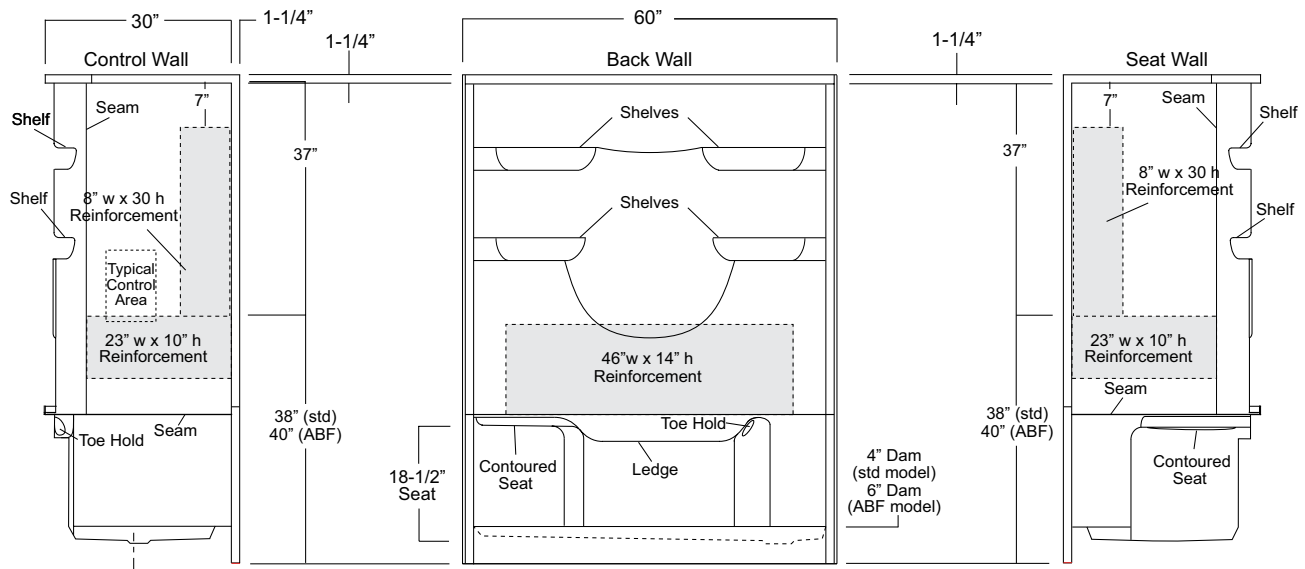

Package Order No.: FH (Fair Housing wall reinforcement)

Package Includes: Factory applied, HUD-FHA compliant (Fair Housing), structurally reinforced wall areas (as shown) for independent field application of bars.

NOTE: Factory installed stainless steel shower curtain rod available.