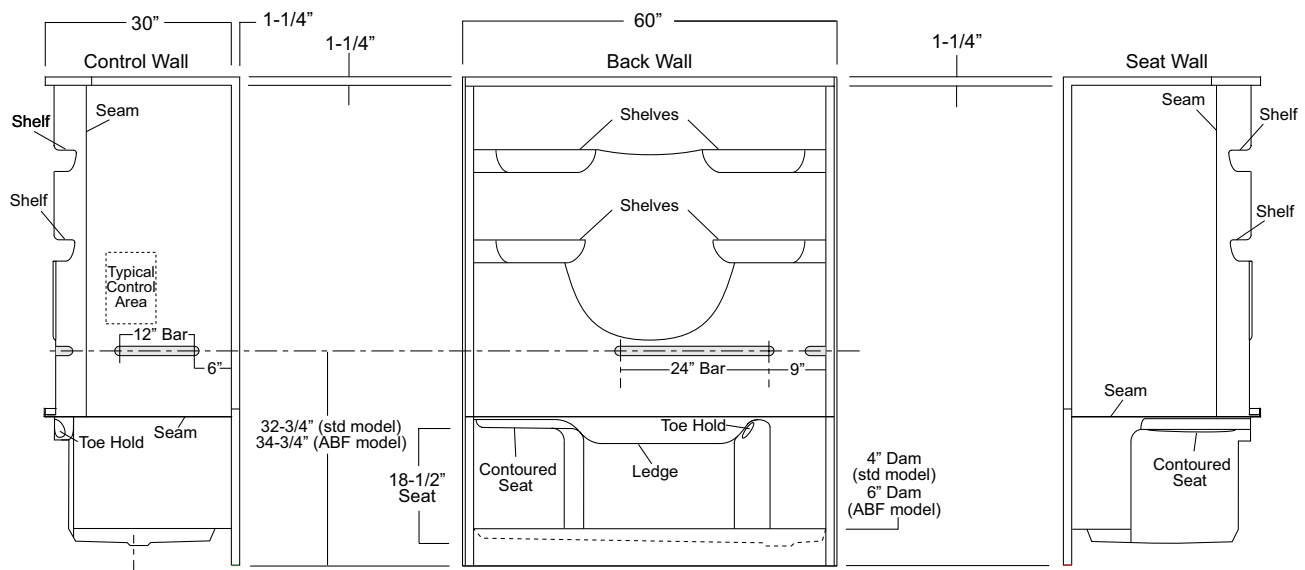

Order No.: SH4P-6030R-LS ABF (RH drain-LH seat / 6" dam)  
 SH4P-6030L-RS ABF (LH drain-RH seat / 6" dam)

60" x 30", 4-piece gelcoated fiberglass shower with 'QuikClic', front installation, 4" low profile dam (1" drain clearance)  
 multi-level back wall shelves, integrated toe hold/shaving rest, molded end seat, and drain on end indicated.

NOTE: Factory installed stainless steel shower curtain rod available.

**Package Order No.: BP1-60 (2-bar only package)**

**Upgrade Package No.: BP1-60 WHT (1-1/4\"/>**

**BP1-60 OFW (1-1/4\"/>**

**BP1-60 SNK (1-1/4\"/>**

Package Includes: Factory installed, 1-1/2\"/>

NOTE: Positioning of factory installed components allow for the installation of a shower enclosure.

**Package Order No.:** BP2-60 (3-bar only package)  
**Upgrade Package No.:** BP2-60 WHT (1-1/4" dia., white powder coat, 3-bar only package)  
 BP2-60 OFW (1-1/4" dia., off-white powder coat, 3-bar only package)  
 BP2-60 SNK (1-1/4" dia., satin nickel, 3-bar only package)

Package Includes: Factory installed, 1-1/2" dia. stainless steel, 3-bar package with basic reinforcement for components (as shown).  
 NOTE: Positioning of factory installed components allow for the installation of a shower enclosure