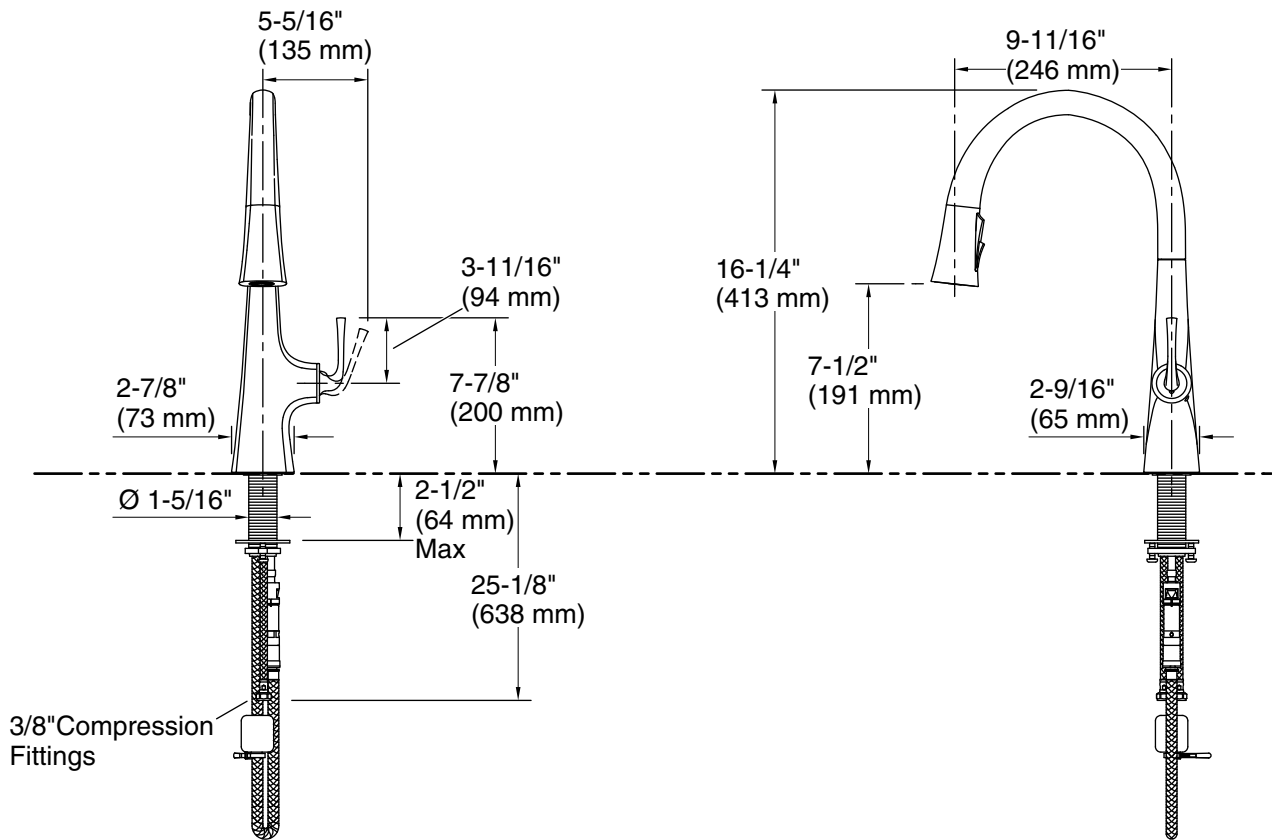

## Adapters, Rough-in and Extension Kits

1012715 Range: 2-1/2" (64 mm) - 4-5/8" (118 mm)

### Technical Information

All product dimensions are nominal.

Drain included: No

### Spout:

Spout reach: 9-11/16" (246 mm)