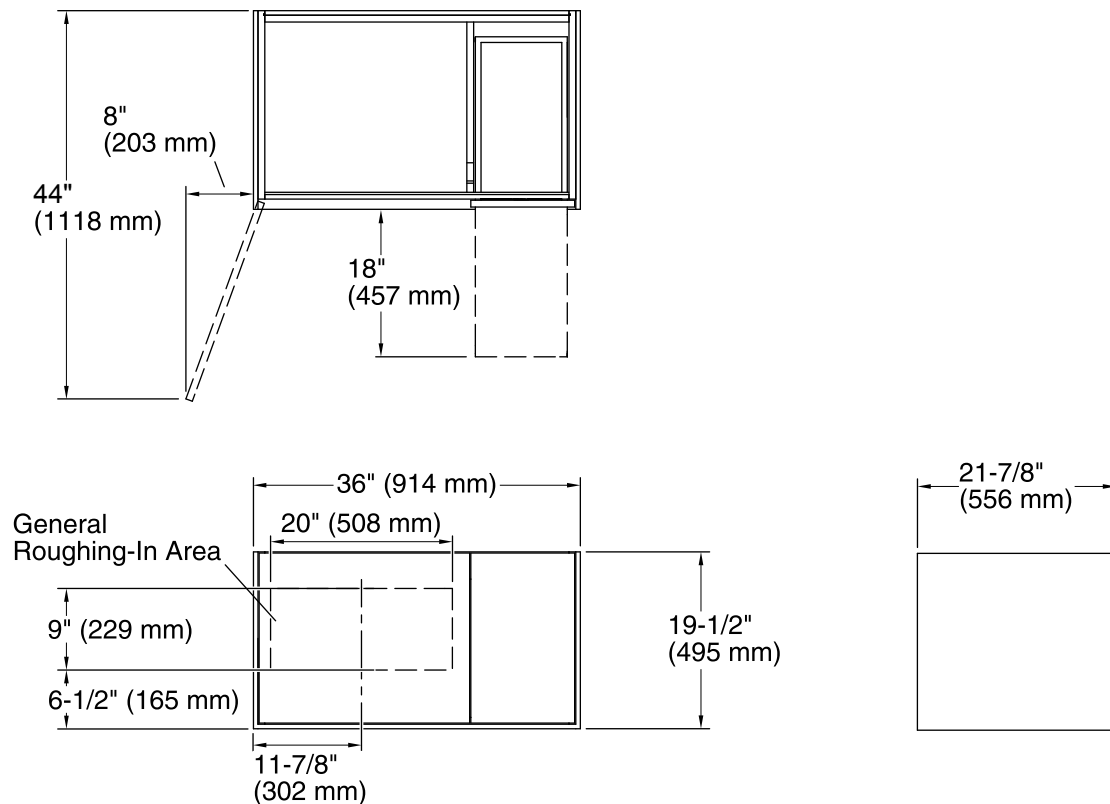

## Features

- Catalyzed conversion varnish provides a durable moisture-resistant finish.
- One door and one drawer on right.
- Frameless construction with full-overlay doors and drawer.
- Three-way adjustable slow-close door hinges with 110-degree opening capability for easy cabinet access.
- Full-extension 18-inch depth drawer with slow-close under-mount slides for smooth opening.
- Solid wood drawer with dovetail construction.
- Wall-hung design offers a clean, streamlined look.
- Coordinates with the K-99688 Jute bar pull (sold separately).
- Combines with Ceramic/Impressions®, Solid/Expressions™, and Iron/Impressions™ vanity tops (sold separately) for a complete vanity.
- Customize your storage with optional in-door accessories, in-drawer accessories, and medicine cabinet side kits (sold separately).

## Technical Information

All product dimensions are nominal.

Vanity type: Wall-mount