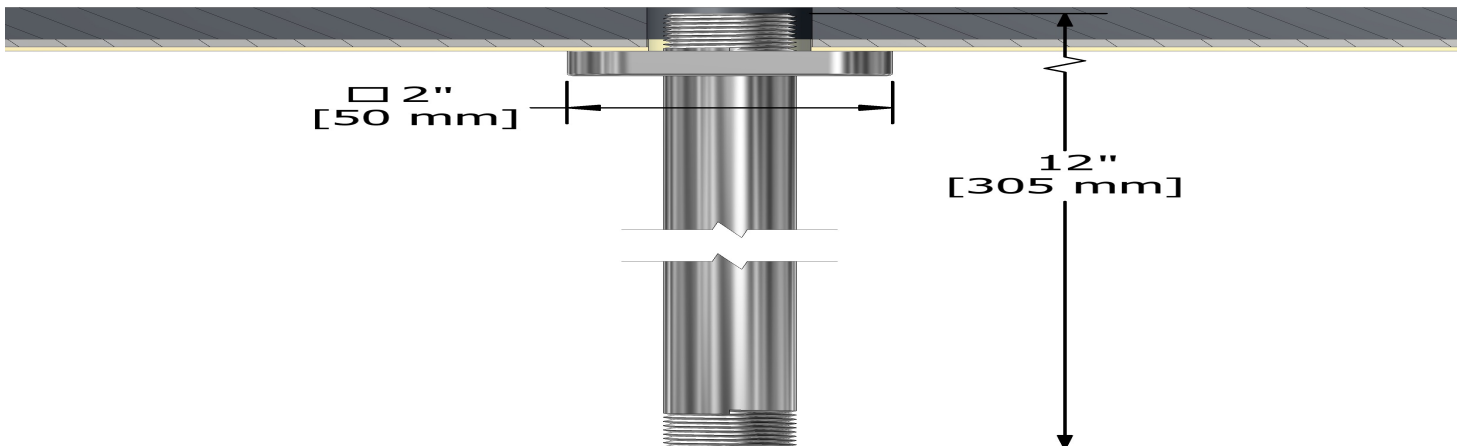

## Descriptions

- 1/2" inlet male NPT
- Shower arm with Salome flange with set screw

## Available colors

- C : Chrome
- PN : Polished Nickel (PVD)

30 cm (12") vertical shower arm

577

Sizes, models and finishes may differ from thoses presented.