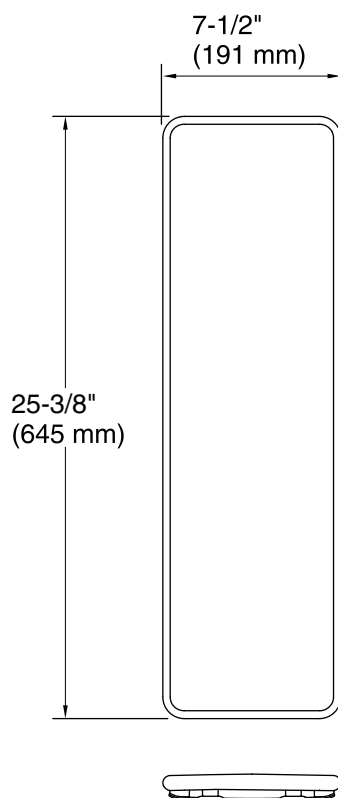

Features

- Plastic construction.
- For use with Bellwether 60" x 32" shower bases.

Codes/Standards

None Applicable

KOHLER® One-Year Limited Warranty

See website for detailed warranty information.

Available Colors/Finishes

Color tiles intended for reference only.

Color	Code	Description
	0	White
	96	Biscuit
	47	Almond
	NY	Dune
	95	Ice™ Grey
	G9	Sandbar

Technical Information

All product dimensions are nominal.

Notes

Install this product according to the installation guide.