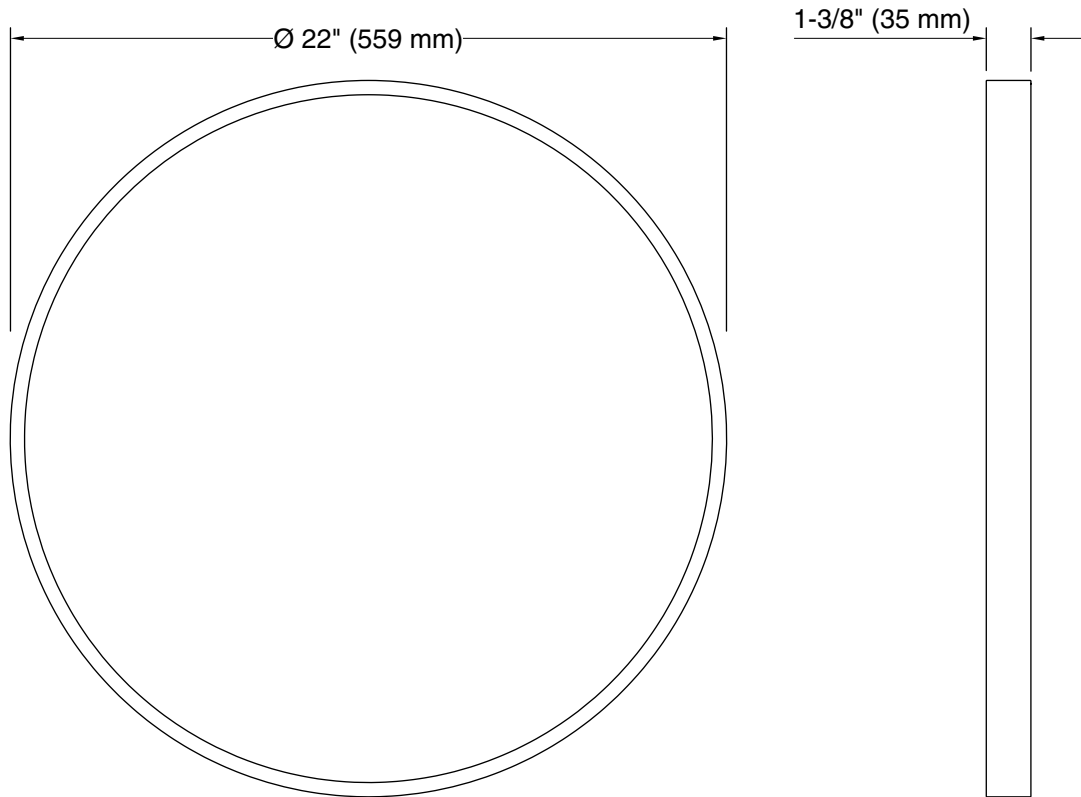

Color	Code	Description
	BNL	Brushed Nickel
	CPL	Polished Chrome

Technical Information

All product dimensions are nominal.

Notes

Install this product according to the installation instructions.

Install the fastener to a stud to avoid possible property and product damage.