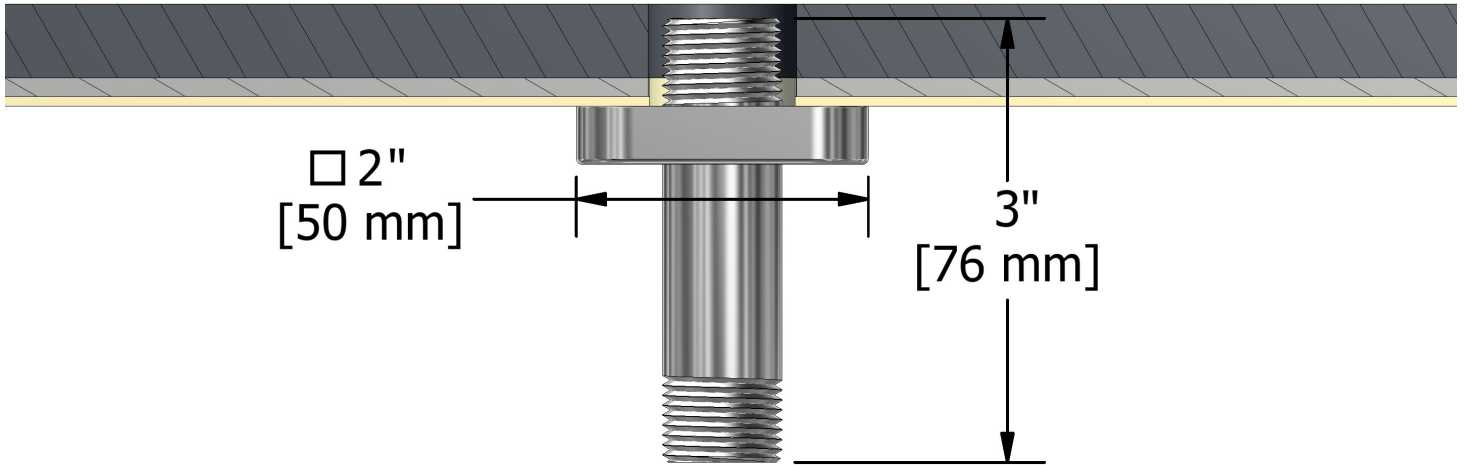

7.5 cm (3") vertical shower arm

579

Specifications

Descriptions

- ½" inlet male NPT
- Shower arm with Salome flange with set screw

Available colors

- C : Chrome
- PN : Polished Nickel (PVD)

Sizes, models and finishes may differ from thoses presented.