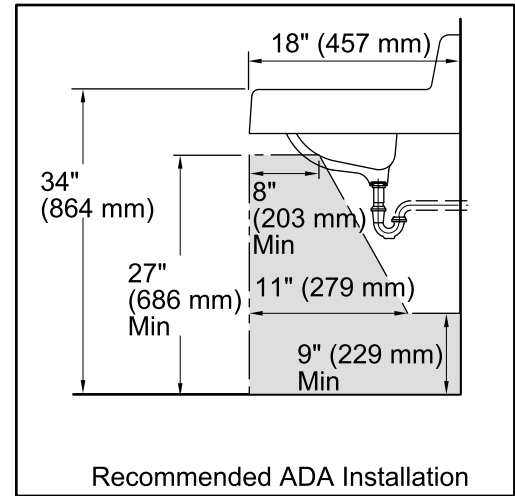

Technical Information

All product dimensions are nominal.

Bowl configuration:	Single
Installation:	Wall-mount
Bowl area (Only)	Length: 15" (381 mm) Width: 10" (254 mm) Water depth: 5" (127 mm)
Number of deck holes:	3
Faucet hole(s):	1-3/8" (35 mm)
Drain hole:	1-3/4" (44 mm)

Notes

Install this product according to the installation instructions.

ADA compliant when installed to the specific requirements of these regulations.