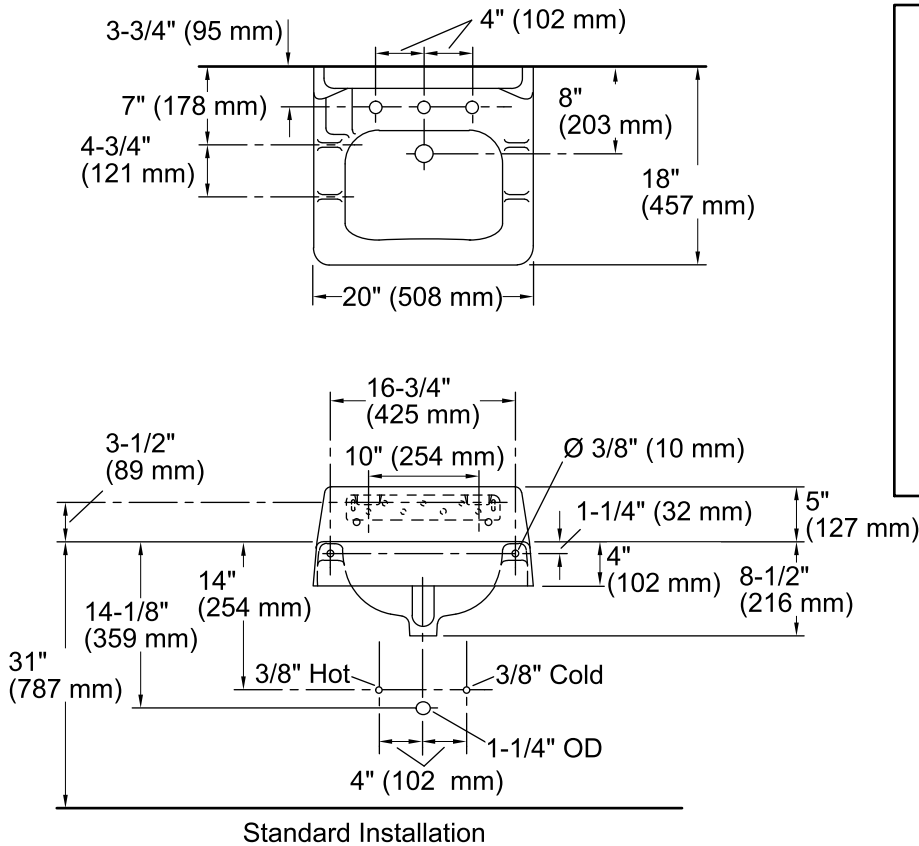

Technical Information

All product dimensions are nominal.

Bowl configuration:	Single
Installation:	Wall-mount
Bowl area (Only)	Length: 15" (381 mm) Width: 10" (254 mm) Water depth: 5" (127 mm)
Number of deck holes:	3
Faucet hole(s):	1-3/8" (35 mm)
Drain hole:	1-3/4" (44 mm)

Notes

Install this product according to the installation instructions.

ADA compliant when installed to the specific requirements of these regulations.