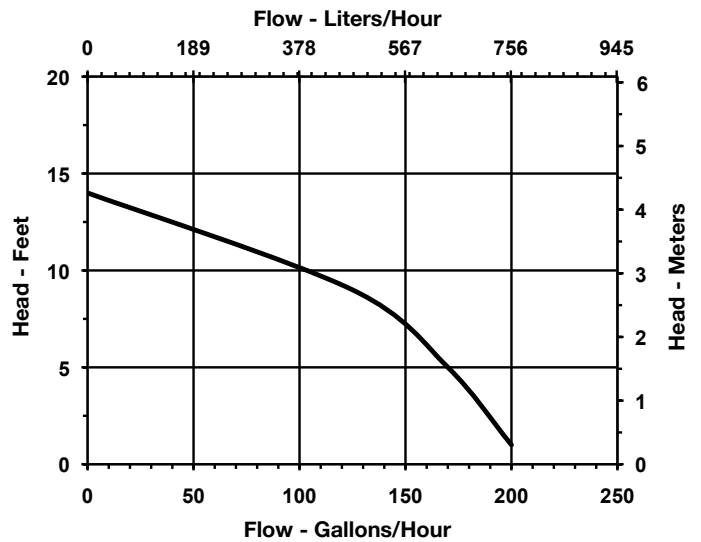

Performance Data

P.O. Box 12010
Oklahoma City, OK 73157-2010
Phone: 1.800.701.7894
Fax: 1.800.678.7867
www.LittleGiantPump.com