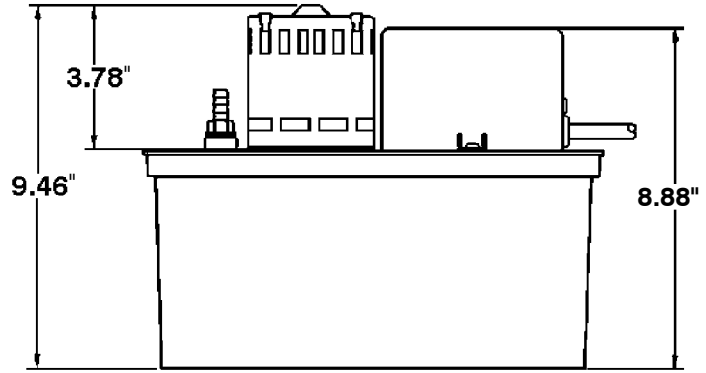

Features

- 1 gallon collection tank
- Vertical centrifugal pump design
- Automatic start and stop operation
- Includes float (solid polymer) activated switch for automatic high level water detection (safety overflow switch)
- Safety overflow switch: dual function NO and NC operation (set to NO from factory for equipment shut down connection)
- Safety overflow switch includes two 5" switch lead wires
- 1/4" NPT x 3/8" barbed discharge adapter (for use with 3/8" I.D. vinyl tubing)*
 - *Optional 1/4" NPT check valve adapter for 3/8" vinyl tubing sold separately (Part Number 599065)
 - *Optional 1/4" NPT check valve for 3/8" copper tube sold separately (Part Number 599063)
- Two 1-1/8" diameter inlet openings
- Thermally protected, fan cooled motor
- Maximum water temperature: 120 °F
- 6 ft, 3-conductor cable with grounded 3-prong plug

Engineering Data

Specifications

Item No.	Model No.	Discharge Size	HP	Volts	Hertz	Amps	Watts	Performance (GPH@Head)				Shutoff		Cord Length (ft)	Weight (lbs)
								1'	3'	5'	9'	Ft	PSI		
553101	VCL-14ULS	3/8" OD Barbed	1/50	115	60	1.0	78	200	185	170	125	14	6.1	6	6.80