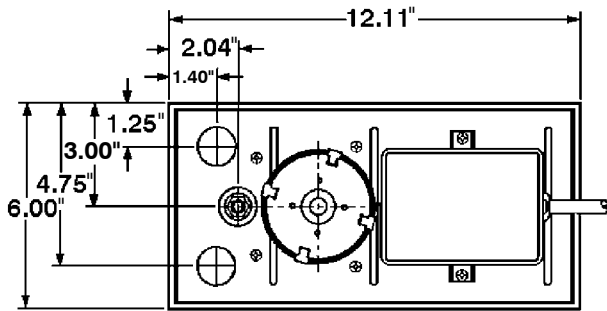

Features

- 1 gallon collection tank
- Vertical centrifugal pump design
- Automatic start and stop operation
- Includes float (solid polymer) activated switch for automatic high level water detection (safety overflow switch)
- Safety overflow switch: dual function NO and NC operation (set to NO from factory for equipment shut down connection)
- Safety overflow switch includes two 5" switch lead wires
- 1/4" NPT x 3/8" barbed discharge adapter (for use with 3/8" I.D. vinyl tubing)*
 - *Optional 1/4" NPT check valve adapter for 3/8" vinyl tubing sold separately (Part Number 599065)
 - *Optional 1/4" NPT check valve for 3/8" copper tube sold separately (Part Number 599063)
- Two 1-1/8" diameter inlet openings
- Thermally protected, fan cooled motor
- Maximum water temperature: 120 °F
- 6 ft, 3-conductor cable with grounded 3-prong plug

Construction

- Motor — 1/50 hp
- Discharge — 3/8" O.D. barbed
- Pump housing — ABS
- Switch housing — ABS
- Tank — ABS
- Tank cover — Galvanized steel
- Motor shaft — Stainless steel
- Impeller — Polypropylene
- Discharge adapter — Acetal

Engineering Data

Specifications

Item No.	Model No.	Discharge Size	HP	Volts	Hertz	Amps	Watts	Performance (GPH@Head)				Shutoff		Cord Length (ft)	Weight (lbs)
								1'	3'	5'	9'	Ft	PSI		
553101	VCL-14ULS	3/8" OD Barbed	1/50	115	60	1.0	78	200	185	170	125	14	6.1	6	6.80

Replacement Parts

Item	Part Number
Tank	153502
Cover, volute	153110
Impeller	153132
Adapter, 3/8"	153300
Seal ring	924038
Switch, pump	950337
Switch, safety	950333

Performance Data

P.O. Box 12010
 Oklahoma City, OK 73157-2010
 Phone: 1.800.701.7894
 Fax: 1.800.678.7867
 www.LittleGiantPump.com