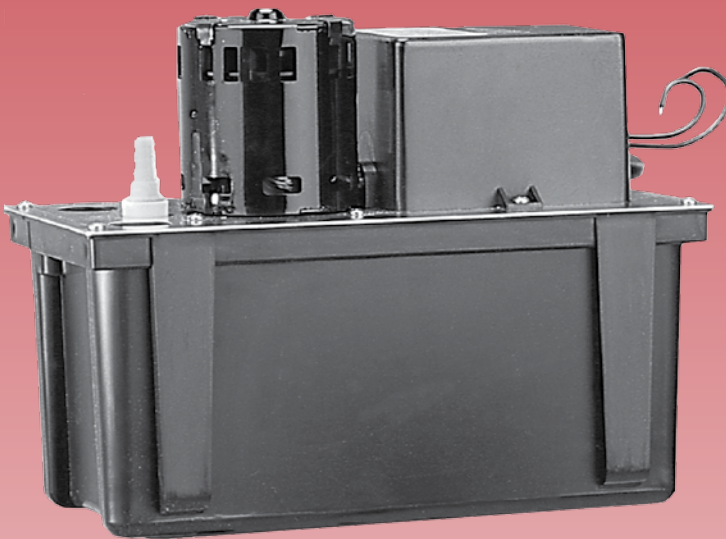

VCL-14 Series

Applications

- Designed for automatic collection and removal of condensate from air conditioning, refrigeration and dehumidification equipment when gravity drainage is not possible or practical. Also suitable for high efficiency oil and gas-fired condensing furnace and condensing boiler equipment.

Features

- 1 gallon collection tank
- Vertical centrifugal pump design
- Automatic start and stop operation
- Includes float (solid polymer) activated switch for automatic high level water detection (safety overflow switch)
- Safety overflow switch: dual function NO and NC operation (set to NO from factory for equipment shut down connection)
- Safety overflow switch includes two 5" switch lead wires
- 1/4" NPT x 3/8" barbed discharge adapter (for use with 3/8" I.D. vinyl tubing)*
 - *Optional 1/4" NPT check valve adapter for 3/8" vinyl tubing sold separately (Part Number 599065)
 - *Optional 1/4" NPT check valve for 3/8" copper tube sold separately (Part Number 599063)
- Two 1-1/8" diameter inlet openings
- Thermally protected, fan cooled motor
- Maximum water temperature: 120 °F
- 6 ft, 3-conductor cable with grounded 3-prong plug

Construction

- Motor — 1/50 hp
- Discharge — 3/8" O.D. barbed
- Pump housing — ABS
- Switch housing — ABS
- Tank — ABS
- Tank cover — Galvanized steel
- Motor shaft — Stainless steel
- Impeller — Polypropylene
- Discharge adapter — Acetal

Replacement Parts

Item	Part Number
Tank	153502
Cover, volute	153110
Impeller	153132
Adapter, 3/8"	153300
Seal ring	924038
Switch, pump	950337
Switch, safety	950333

Performance Data

P.O. Box 12010
 Oklahoma City, OK 73157-2010
 Phone: 1.800.701.7894
 Fax: 1.800.678.7867
 www.LittleGiantPump.com