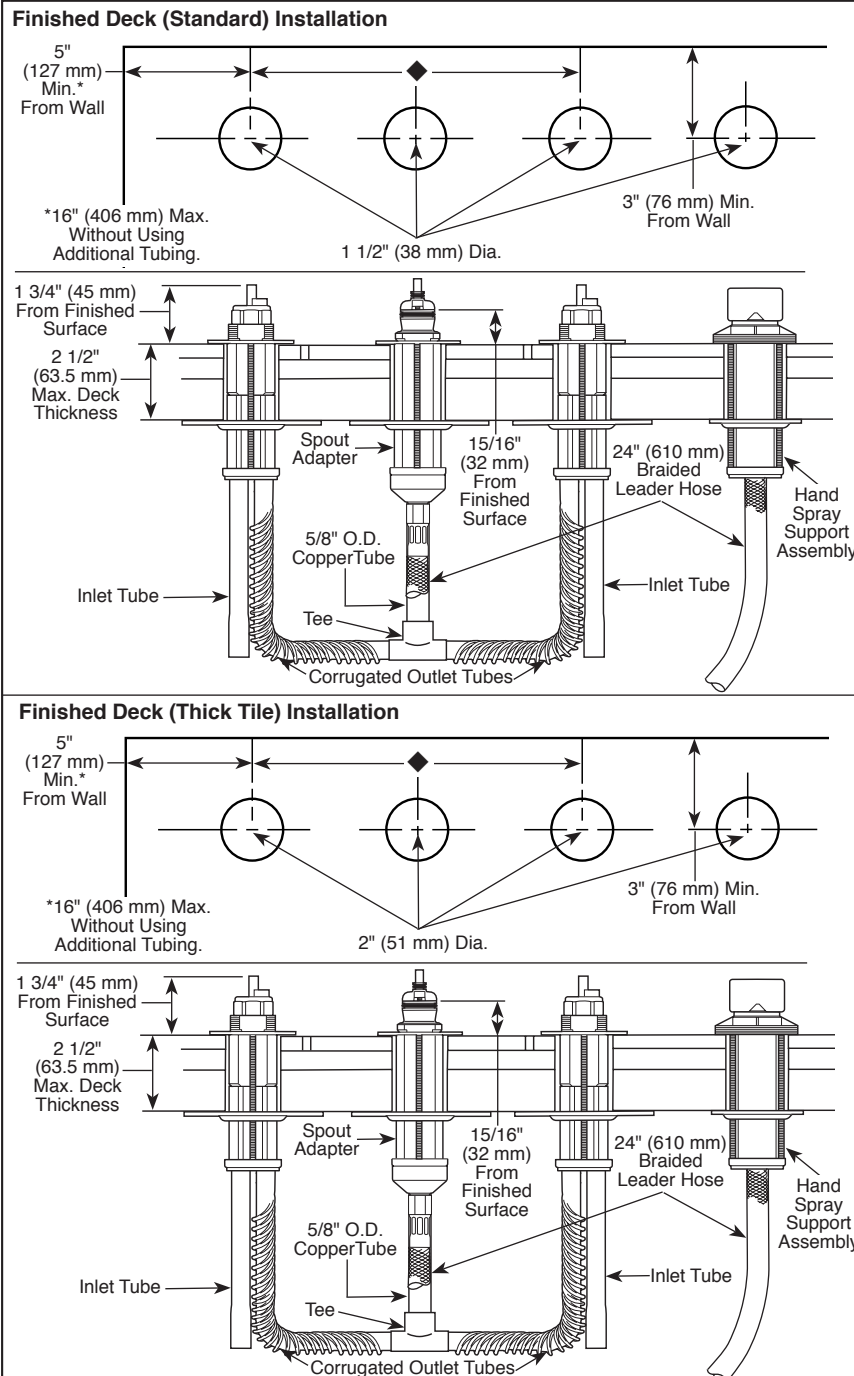

BRIZO®

ROUGH-IN KIT

R64707

Submitted Model No.: _____

Specific Features: _____

- R64707 (Case Qty. 3)
- Two Handle Diverter Roman Tub Rough-In Kit
- Flexible Deck or Ledge Mount
- Adjustable Rough-In for Thin or Thick Deck Installations
- Installed Before Mud and tile Applied in Thick Deck Situation
- Four Hole Installation
- 16" (406 mm) Maximum Widespread (without using additional tubing)
- Temperature and Volume Controlled with Handles
- Trim Kit Must Also be Ordered to Complete Installation

STANDARD SPECIFICATIONS

- Washerless ceramic valves.
- Four hole installation.
- 5/8" O.D. copper supply inlet/outlet tubes-R64707 outlet tubes are corrugated copper.
- Widespread 16" (406 mm) maximum centers without using additional tubing.
- Flexible deck or ledge mount installation.
- Solid fabricated brass end valves and spout body.
- Control mechanism shall be of the rotating cylinder type with ceramic plate and 180° rotation, with replaceable ceramic seats operating in stainless steel lined sockets.
- Hot and cold stems are interchangeable.
- Temperature and volume controlled with handles.
- All operating parts shall be replaceable from the top.

◆ **NOTE: Trim kit must also be ordered to complete installation. Refer to separate trim kit specifications to determine the best rough-in kit and handle spacing for your situation. Spacing could be 8" - 16" (203 mm - 406 mm).**