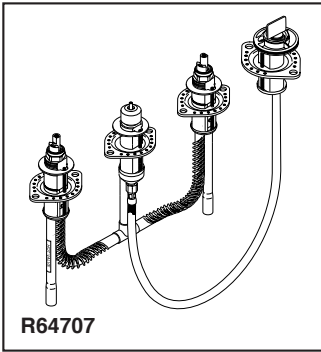

BRIZO®

ROUGH-IN KIT

R64707

Submitted Model No.: _____

Specific Features: _____

- R64707 (Case Qty. 3)
- Two Handle Diverter Roman Tub Rough-In Kit
- Flexible Deck or Ledge Mount
- Adjustable Rough-In for Thin or Thick Deck Installations
- Installed Before Mud and tile Applied in Thick Deck Situation
- Four Hole Installation
- 16" (406 mm) Maximum Widespread (without using additional tubing)
- Temperature and Volume Controlled with Handles
- Trim Kit Must Also be Ordered to Complete Installation

STANDARD SPECIFICATIONS

- Washerless ceramic valves.
- Four hole installation.
- 5/8" O.D. copper supply inlet/outlet tubes-R64707 outlet tubes are corrugated copper.
- Widespread 16" (406 mm) maximum centers without using additional tubing.
- Flexible deck or ledge mount installation.
- Solid fabricated brass end valves and spout body.
- Control mechanism shall be of the rotating cylinder type with ceramic plate and 180° rotation, with replaceable ceramic seats operating in stainless steel lined sockets.
- Hot and cold stems are interchangeable.
- Temperature and volume controlled with handles.
- All operating parts shall be replaceable from the top.

◆ **NOTE: Trim kit must also be ordered to complete installation. Refer to separate trim kit specifications to determine the best rough-in kit and handle spacing for your situation. Spacing could be 8" - 16" (203 mm - 406 mm).**