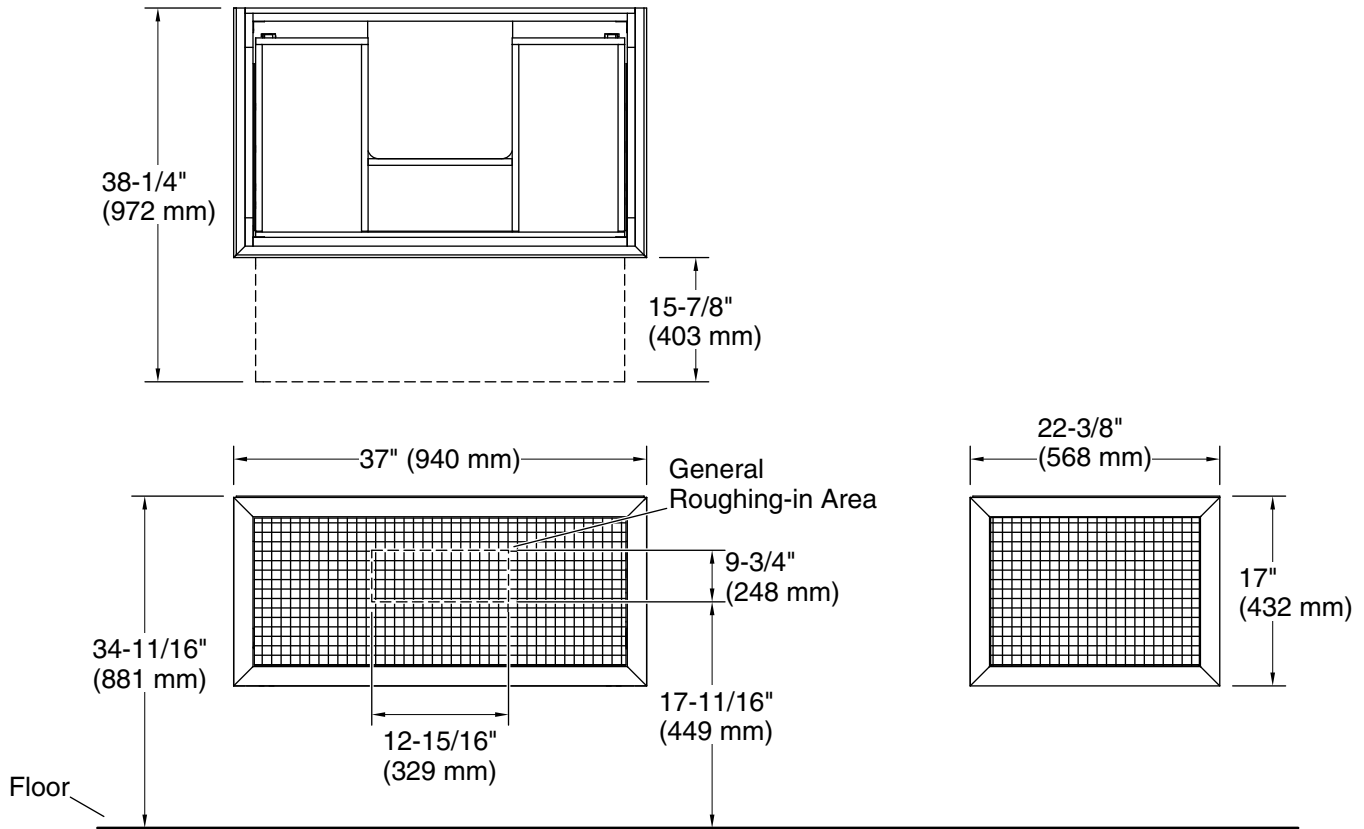

	0	White
	GL7	

Technical Information

All product dimensions are nominal.

Notes

Install this product according to the installation instructions.