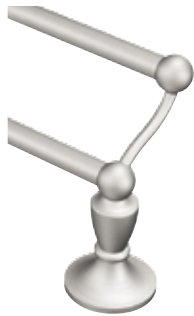

Wembley®

With a chess-piece motif, the Wembley® collection of accessories produces an effect that is both smart and charming.

Coordinating

Finish Available

[BN]
Brushed Nickel

DN8203
Double Robe Hook

Pivoting
DN8208
Pivoting Paper Holder

DN8218
18-in. Towel Bar

DN8222
24-in. Double Towel Bar

DN8224
24-in. Towel Bar

DN8286
Towel Ring

Coordinating

DN8290
Glass Shelf

30-in. towel bar options also available. See page 76 for details.