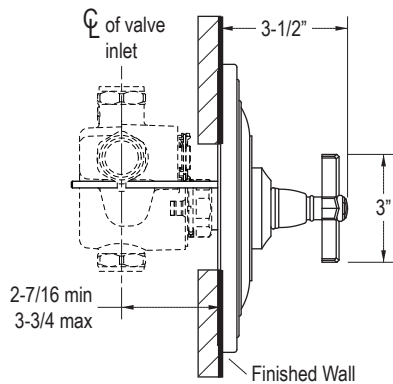

#### FEATURES

- Brass Construction
- Available with Lever or Cross Handles
- Front Seal Plate Assembly

**P22762-LV**

**P22762-XX, P22762-CC, P22762-BC, P22762-GC**

SPECIFIED MODEL				
Model	Description	Finishes		
P22762-LV	Town Thermostatic Trim, Lever Handles	<input type="checkbox"/> CP Polished Chrome	<input type="checkbox"/> AD Nickel Silver	<input type="checkbox"/> AG Brushed Nickel
P22762-XX	Town Thermostatic Trim, Cross Handles	<input type="checkbox"/> CP Polished Chrome	<input type="checkbox"/> AD Nickel Silver	<input type="checkbox"/> AG Brushed Nickel
P22762-CC	Town Thermostatic Trim, Crystal Cross Handles	<input type="checkbox"/> CP Polished Chrome	<input type="checkbox"/> AD Nickel Silver	<input type="checkbox"/> AG Brushed Nickel
P22762-BC	Town Thermostatic Trim, Black Cross Handles	<input type="checkbox"/> CP Polished Chrome	<input type="checkbox"/> AD Nickel Silver	<input type="checkbox"/> AG Brushed Nickel
P22762-GC	Town Thermostatic Trim, Green Cross Handles	<input type="checkbox"/> CP Polished Chrome	<input type="checkbox"/> AD Nickel Silver	<input type="checkbox"/> AG Brushed Nickel
Required Rough-in				
P29508-WS	3/4" Rough-in	<input type="checkbox"/> NA		
P29509-WS	1/2" Rough-in	<input type="checkbox"/> NA		