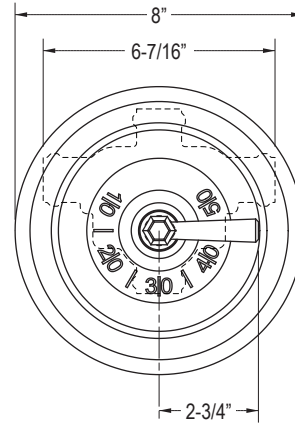

#### FEATURES

- Brass Construction
- Available with Lever or Cross Handles
- Front Seal Plate Assembly

**P22762-LV**

**P22762-XX, P22762-CC, P22762-BC, P22762-GC**

SPECIFIED MODEL				
Model	Description	Finishes		
P22762-LV	Town Thermostatic Trim, Lever Handles	<input type="checkbox"/> CP Polished Chrome	<input type="checkbox"/> AD Nickel Silver	<input type="checkbox"/> AG Brushed Nickel
P22762-XX	Town Thermostatic Trim, Cross Handles	<input type="checkbox"/> CP Polished Chrome	<input type="checkbox"/> AD Nickel Silver	<input type="checkbox"/> AG Brushed Nickel
P22762-CC	Town Thermostatic Trim, Crystal Cross Handles	<input type="checkbox"/> CP Polished Chrome	<input type="checkbox"/> AD Nickel Silver	<input type="checkbox"/> AG Brushed Nickel
P22762-BC	Town Thermostatic Trim, Black Cross Handles	<input type="checkbox"/> CP Polished Chrome	<input type="checkbox"/> AD Nickel Silver	<input type="checkbox"/> AG Brushed Nickel
P22762-GC	Town Thermostatic Trim, Green Cross Handles	<input type="checkbox"/> CP Polished Chrome	<input type="checkbox"/> AD Nickel Silver	<input type="checkbox"/> AG Brushed Nickel
Required Rough-in				
P29508-WS	3/4" Rough-in	<input type="checkbox"/> NA		
P29509-WS	1/2" Rough-in	<input type="checkbox"/> NA		