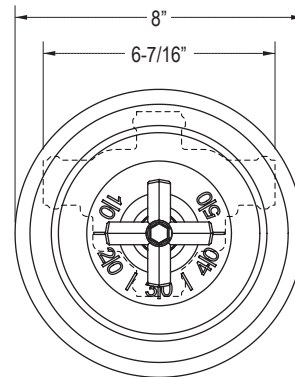

#### FEATURES

- Brass Construction
- Available with Lever or Cross Handles
- Front Seal Plate Assembly

**P22762-LV**

**P22762-XX, P22762-CC, P22762-BC, P22762-GC**

SPECIFIED MODEL				
Model	Description	Finishes		
P22762-LV	Town Thermostatic Trim, Lever Handles	<input type="checkbox"/> CP Polished Chrome	<input type="checkbox"/> AD Nickel Silver	<input type="checkbox"/> AG Brushed Nickel
P22762-XX	Town Thermostatic Trim, Cross Handles	<input type="checkbox"/> CP Polished Chrome	<input type="checkbox"/> AD Nickel Silver	<input type="checkbox"/> AG Brushed Nickel
P22762-CC	Town Thermostatic Trim, Crystal Cross Handles	<input type="checkbox"/> CP Polished Chrome	<input type="checkbox"/> AD Nickel Silver	<input type="checkbox"/> AG Brushed Nickel
P22762-BC	Town Thermostatic Trim, Black Cross Handles	<input type="checkbox"/> CP Polished Chrome	<input type="checkbox"/> AD Nickel Silver	<input type="checkbox"/> AG Brushed Nickel
P22762-GC	Town Thermostatic Trim, Green Cross Handles	<input type="checkbox"/> CP Polished Chrome	<input type="checkbox"/> AD Nickel Silver	<input type="checkbox"/> AG Brushed Nickel
Required Rough-in				
P29508-WS	3/4" Rough-in	<input type="checkbox"/> NA		
P29509-WS	1/2" Rough-in	<input type="checkbox"/> NA		