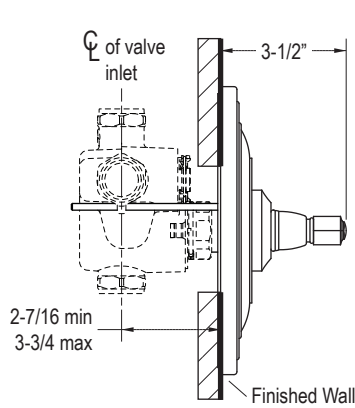

#### FEATURES

- Brass Construction
- Available with Lever or Cross Handles
- Front Seal Plate Assembly

**P22762-LV**

**P22762-XX, P22762-CC, P22762-BC, P22762-GC**

SPECIFIED MODEL				
Model	Description	Finishes		
P22762-LV	Town Thermostatic Trim, Lever Handles	<input type="checkbox"/> CP Polished Chrome	<input type="checkbox"/> AD Nickel Silver	<input type="checkbox"/> AG Brushed Nickel
P22762-XX	Town Thermostatic Trim, Cross Handles	<input type="checkbox"/> CP Polished Chrome	<input type="checkbox"/> AD Nickel Silver	<input type="checkbox"/> AG Brushed Nickel
P22762-CC	Town Thermostatic Trim, Crystal Cross Handles	<input type="checkbox"/> CP Polished Chrome	<input type="checkbox"/> AD Nickel Silver	<input type="checkbox"/> AG Brushed Nickel
P22762-BC	Town Thermostatic Trim, Black Cross Handles	<input type="checkbox"/> CP Polished Chrome	<input type="checkbox"/> AD Nickel Silver	<input type="checkbox"/> AG Brushed Nickel
P22762-GC	Town Thermostatic Trim, Green Cross Handles	<input type="checkbox"/> CP Polished Chrome	<input type="checkbox"/> AD Nickel Silver	<input type="checkbox"/> AG Brushed Nickel
Required Rough-in				
P29508-WS	3/4" Rough-in	<input type="checkbox"/> NA		
P29509-WS	1/2" Rough-in	<input type="checkbox"/> NA		