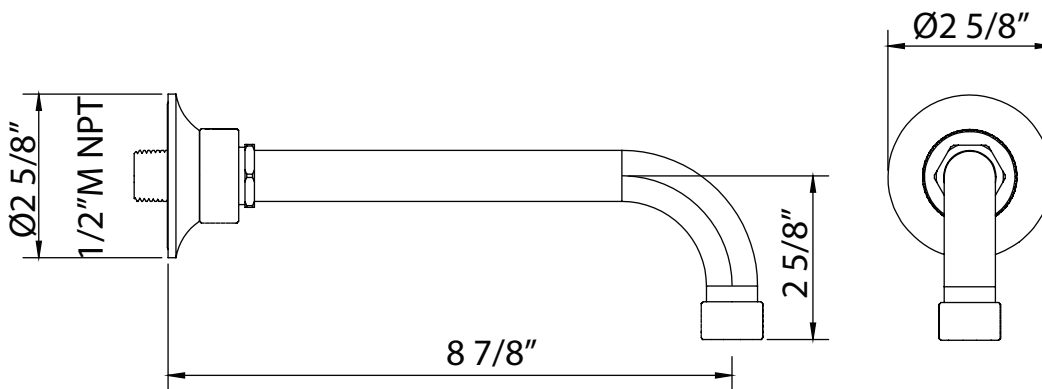

For warranty or additional information, contact:

U.S.A.
houseofrohl.com/support
1-800-777-9762

QUEBEC / MARITIMES / WESTERN CANADA
houseofrohl.ca/support
1-866-473-8442

ONTARIO
houseofrohl.ca/support
1-800-287-5354

Riobel

PERRIN & ROWE
LONDON

victoria ⊕ albert®

ROHL