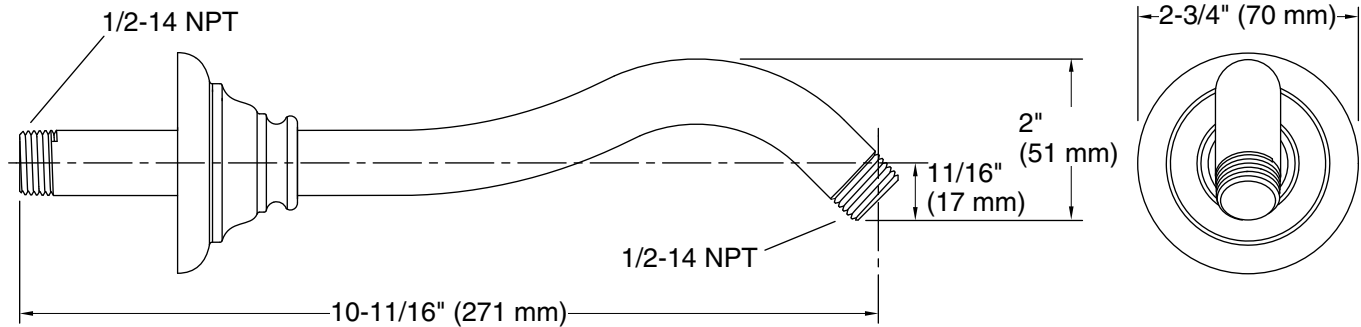

Features

- ½" NPT connection.
- Coordinates with other products in the Artifacts collection.
- 10-11/16" (297 mm) x 2-3/4" (70 mm) x 2-3/4" (70 mm)

Material

- Durable metal construction.

Recommended Products/Accessories

Technical Information

All product dimensions are nominal.

Notes

Measure your actual product for roughing-in details.