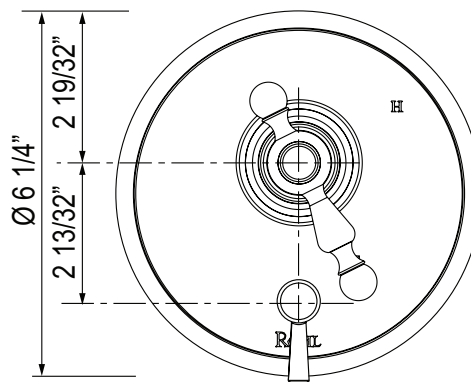

3/32"

AC720L