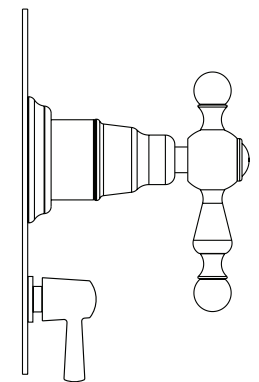

3/32"

AC720L