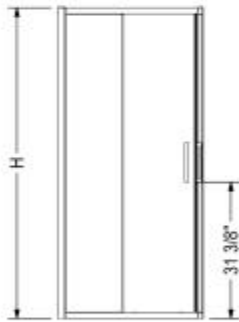

# Radia Square 32 x 32 x 71 1/2 in. 6mm Sliding Shower Door for Corner

**Model number:**

137447-900-340-000

**Dimensions:** 32" x 32" x 71.5"

**Installation:** Corner

**Material:**

STANDARD

## Dimensions

32 x 32 x 71 1/2 In.  
(813 x 813 x 1816 mm)

## Weight

101 lbs - 45 3/4 kg