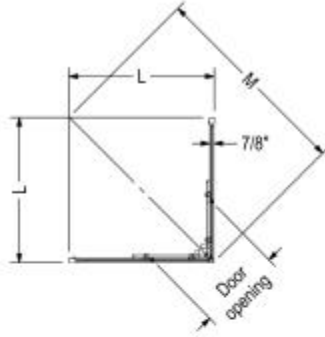

# Radia Square 32 x 32 x 71 1/2 in. 6mm Sliding Shower Door for Corner

**Model number:**

137447-900-340-000

**Dimensions:** 32" x 32" x 71.5"

**Installation:** Corner

**Material:**

STANDARD

## Dimensions

32 x 32 x 71 1/2 In.  
(813 x 813 x 1816 mm)