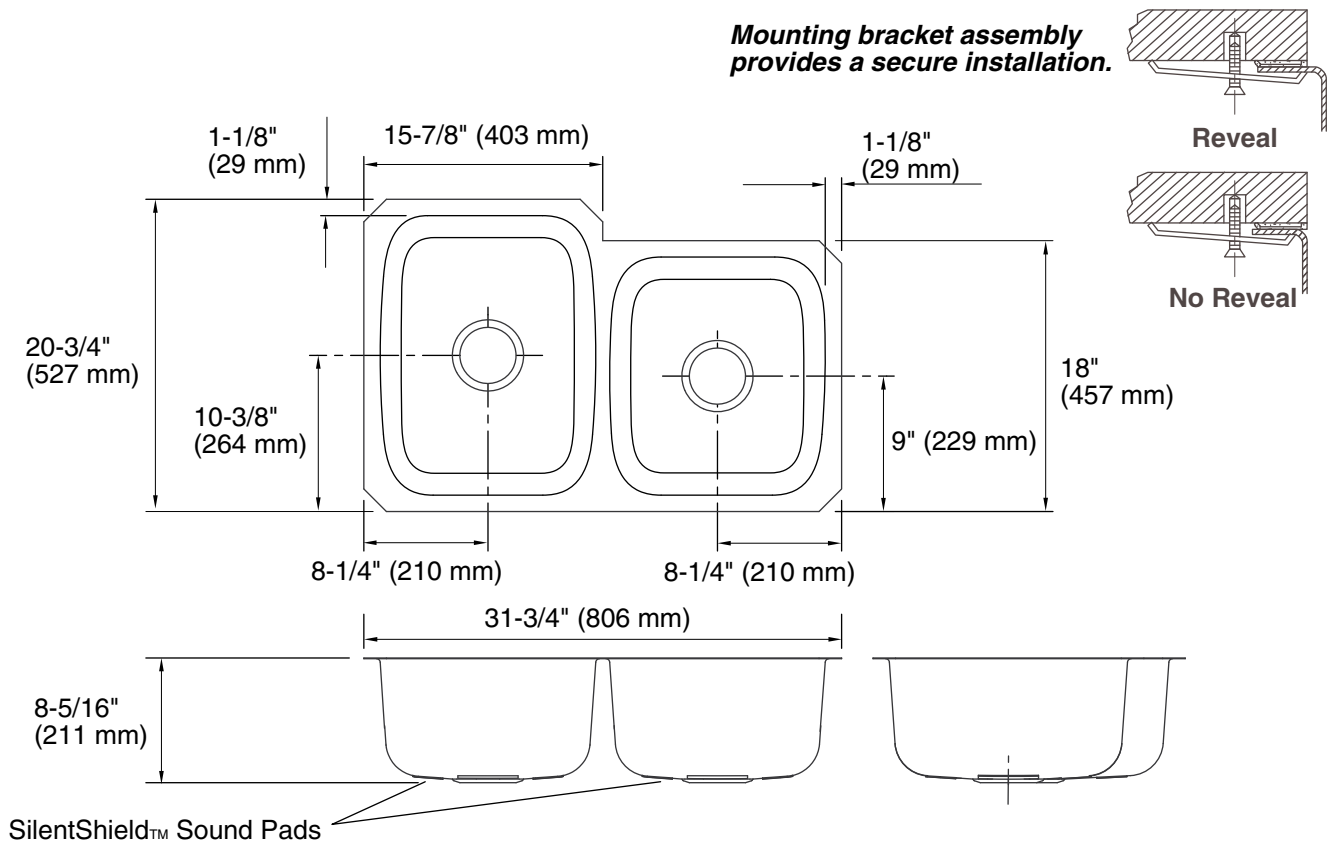

Technical Information

Fixture*:	Bowl area
Sink, left	14-1/4" (362 mm) x 18-1/2" (470 mm)
Sink, right	14-1/4" (362 mm) x 15-3/4" (400 mm)
Drain holes	Ø 3-3/4" (95 mm)
* Approximate measurements for comparison only.	

Included components:	
Hardware kit	91915
Cut-out template	1055957-7

Installation Notes

Install this product according to the installation guide.

Use the supplied cut-out template to select either a hidden or exposed rim.

Product Diagram