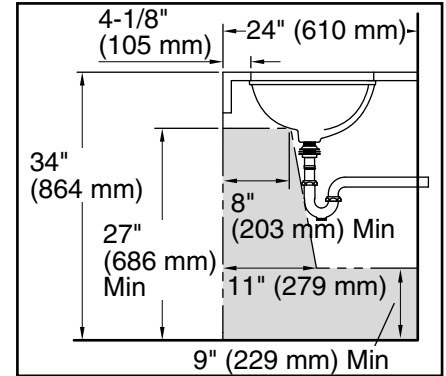

CODES/STANDARDS APPLICABLE

- Specified model meets or exceeds the following:
- ASME A112.19.2/CSA B45.1
 - ADA
 - ICC/ANSI A117.1
 - IAPMO/cUPC

P74237

P74241

ADA

Recommended ADA Installation

Wood Installation

Stone Installation

PRODUCT INFORMATION

Fixture*:	
Basin Area	17" (432 mm) x 14" (356 mm)
Water Depth	4-9/16" (116 mm)
Drain Hole	Ø 1-3/4" (44 mm)
*Approximate measurements for comparison only.	
Included Components: Basin Clamp Assembly	
Cutout Template	1303057-7