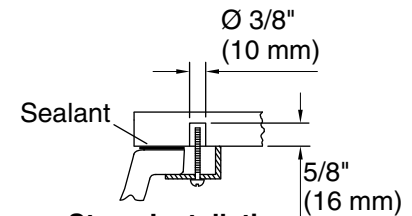

Stone Installation

PRODUCT INFORMATION

Fixture*:	
Basin Area	17" (432 mm) x 14" (356 mm)
Water Depth	4-9/16" (116 mm)
Drain Hole	Ø 1-3/4" (44 mm)
*Approximate measurements for comparison only.	
Included Components: Basin Clamp Assembly	
Cutout Template	1303057-7