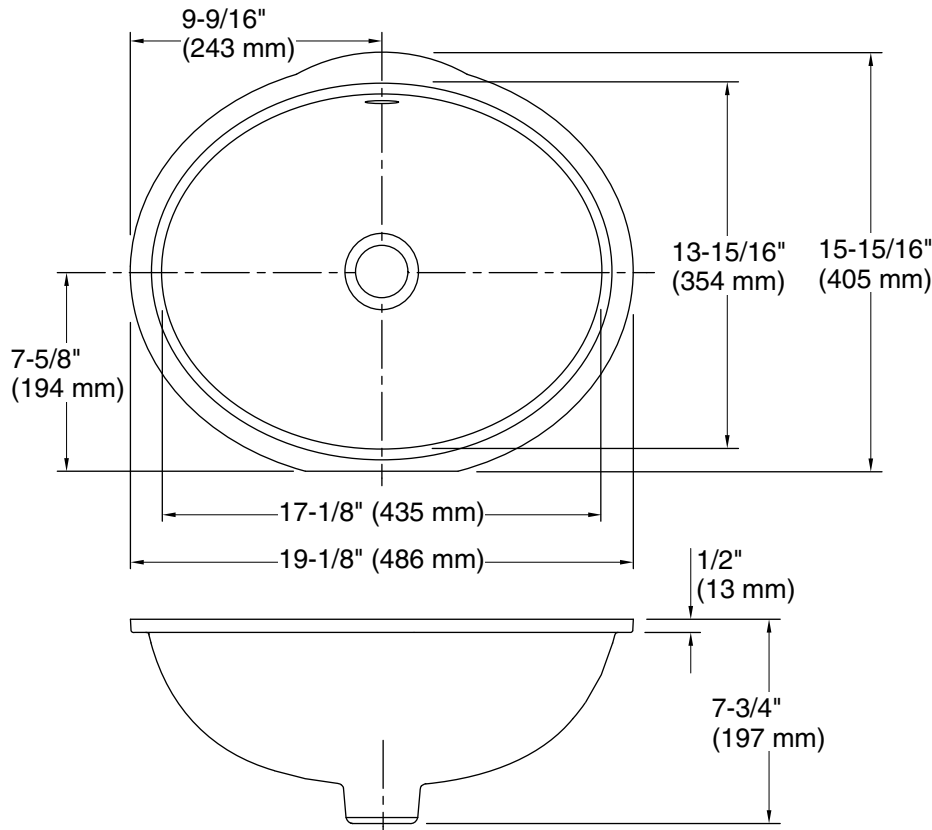

KALLISTA®

Perfect Under-Mount Basin, Soft Oval

FEATURES

- Vitreous china
- Under-mount with slotted overflow
- Glazed underside (P74241)
- Includes mounting hardware
- Complements transitional KALLISTA collections

CODES/STANDARDS APPLICABLE

1. Specified model meets or exceeds the following:
2. ASME A112.19.2/CSA B45.1
   - ADA
   - ICC/ANSI A117.1
   - IAPMO/cUPC

P74237

P74241

ADA

Recommended ADA Installation