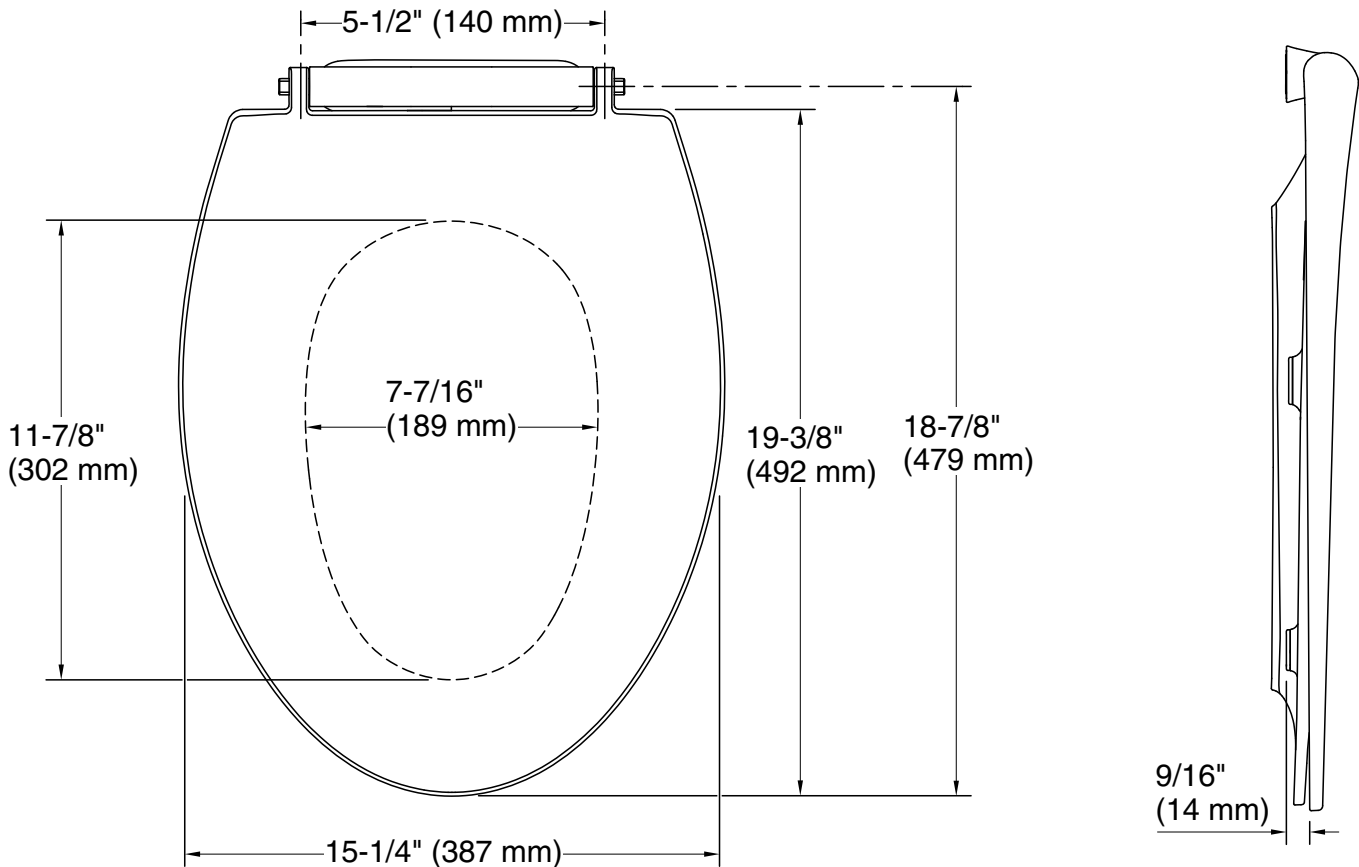

Willow™ Quiet-Close™

Elongated toilet seat
K-30781

Features

- Recommended for use on K-1381 and K-28161 Veil toilets, K-5172 San Souci toilet, K-75790 Persuade toilet, and K-78080 Reach toilet
- Quiet-Close™ elongated lid and seat prevents slamming
- Grip-Tight bumpers hold seat firmly in place
- Grip-Tight installation hardware makes it easy to fasten the seat – everything is done from above the bowl
- Color-matched plastic hinge
- Hinge is concealed by lid when closed to offer a clean profile
- Unit lifts off effortlessly for easy cleaning and clicks back into place when done
- Contoured seat for user comfort
- Thermoset plastic material is strong and durable, allowing for a thin, modern aesthetic with enhanced scratch-resistance

Color	Code	Description
-------	------	-------------

	0	White
---	---	-------

Technical Information

All product dimensions are nominal.

- Seat shape type: Elongated
- Seat front type: Closed-front
- Seat-mounting holes: 5-1/2" (140 mm)